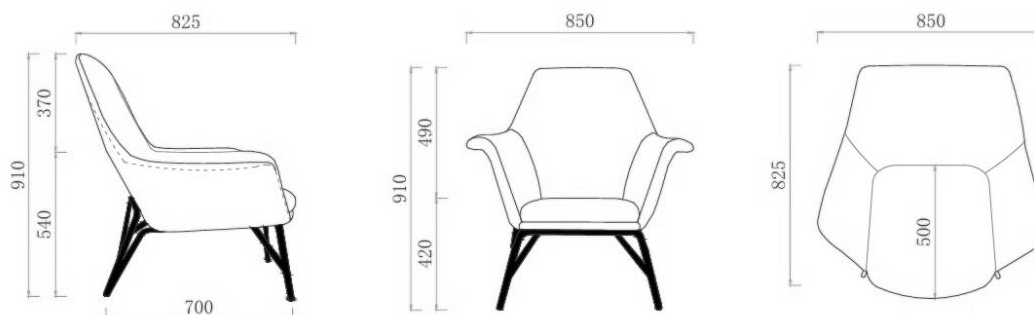

**ABAX
KINGFISHER**

ZELO
PRODUCT DATA SPECIFICATION

Zelo Chair

Description			
DIMENSIONS	<p>Overall Dimensions: 850mmW x 825mmD x 910mmH</p> <p>Seat Height: 420mm</p>		
MATERIALS & CONSTRUCTION	<p>The shell is constructed from steel frame with high density foam and finished in high-quality upholstery</p> <p>The frame is constructed from steel</p>		
ADJUSTMENT	N/A		
FEATURES	<p>Ergonomic design promotes comfortable posture</p> <p>Perfect for breakout rooms, libraries, and offices</p> <p>Built to endure frequent use in busy environments</p> <p>Smooth upholstery enhances both comfort and aesthetics</p> <p>Designed for all-day seating comfort</p> <p>Complements contemporary and professional interiors</p>		
WARRANTY	10 Years		
LEAD TIME	98 Days		
FINISH	<table border="0"> <tr> <td style="vertical-align: top;"> <p>Shell Upholstery Colour</p> <p>OTE Sunday Fabric Range</p> <p>OTE Vico Fabric Range</p> <p>DVB Fabric Range</p> <p>DTTM Series</p> <p>DR51602 Series</p> </td> <td style="vertical-align: top;"> <p>DA Series</p> <p>PU Leather Range</p> <p>Frame Finish</p> <p>Black</p> </td> </tr> </table>	<p>Shell Upholstery Colour</p> <p>OTE Sunday Fabric Range</p> <p>OTE Vico Fabric Range</p> <p>DVB Fabric Range</p> <p>DTTM Series</p> <p>DR51602 Series</p>	<p>DA Series</p> <p>PU Leather Range</p> <p>Frame Finish</p> <p>Black</p>
<p>Shell Upholstery Colour</p> <p>OTE Sunday Fabric Range</p> <p>OTE Vico Fabric Range</p> <p>DVB Fabric Range</p> <p>DTTM Series</p> <p>DR51602 Series</p>	<p>DA Series</p> <p>PU Leather Range</p> <p>Frame Finish</p> <p>Black</p>		
CUSTOMISABLE	N/A		
ACCESSORIES	N/A		
CERTIFICATION	N/A		