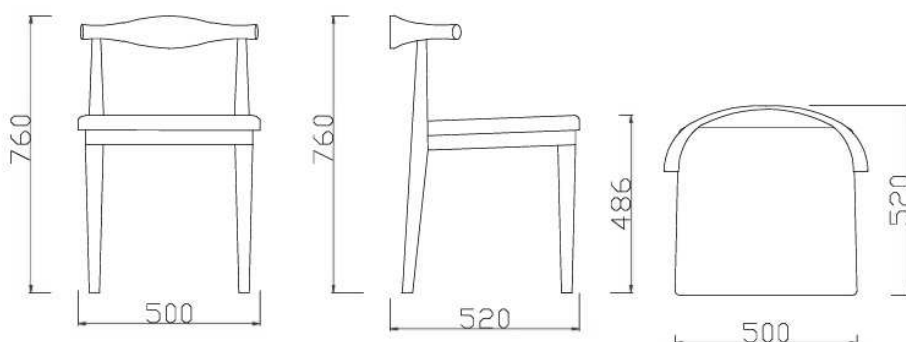

**ABAX
KINGFISHER**

WINDSOR
PRODUCT DATA SPECIFICATION

Windsor Crest Chair

Description			
DIMENSIONS	<p>Overall Dimensions: 500mmW x 520mmD x 760mmH</p> <p>Seat Height: 486mm</p>		
MATERIALS & CONSTRUCTION	<p>The shell is constructed from steel frame, injected foam, and finished in high-quality upholstery</p> <p>The frame is constructed from solid ash wood</p>		
ADJUSTMENT	N/A		
FEATURES	<p>Solid ash wood legs enhance stability and elegance</p> <p>Ideal for breakout rooms, libraries, and offices</p> <p>Natural wood frame complements various interiors</p> <p>Smooth upholstery finish enhances visual appeal</p> <p>Strong timber legs provide a secure foundation</p>		
WARRANTY	10 Years		
LEAD TIME	98 Days		
FINISH	<table border="0"> <tr> <td> <p><u>Shell Upholstery Colour</u></p> <p>OTE Sunday Fabric Range</p> <p>OTE Vico Fabric Range</p> <p>DVB Fabric Range</p> <p>DTTM Series</p> <p>DR51602 Series</p> </td> <td> <p>DA Series</p> <p>PU Leather Range</p> <p><u>Frame Finish</u></p> <p>Natural Ash</p> <p>Walnut Ash</p> <p>Black Ash</p> </td> </tr> </table>	<p><u>Shell Upholstery Colour</u></p> <p>OTE Sunday Fabric Range</p> <p>OTE Vico Fabric Range</p> <p>DVB Fabric Range</p> <p>DTTM Series</p> <p>DR51602 Series</p>	<p>DA Series</p> <p>PU Leather Range</p> <p><u>Frame Finish</u></p> <p>Natural Ash</p> <p>Walnut Ash</p> <p>Black Ash</p>
<p><u>Shell Upholstery Colour</u></p> <p>OTE Sunday Fabric Range</p> <p>OTE Vico Fabric Range</p> <p>DVB Fabric Range</p> <p>DTTM Series</p> <p>DR51602 Series</p>	<p>DA Series</p> <p>PU Leather Range</p> <p><u>Frame Finish</u></p> <p>Natural Ash</p> <p>Walnut Ash</p> <p>Black Ash</p>		
CUSTOMISABLE	N/A		
ACCESSORIES	N/A		
CERTIFICATION	N/A		