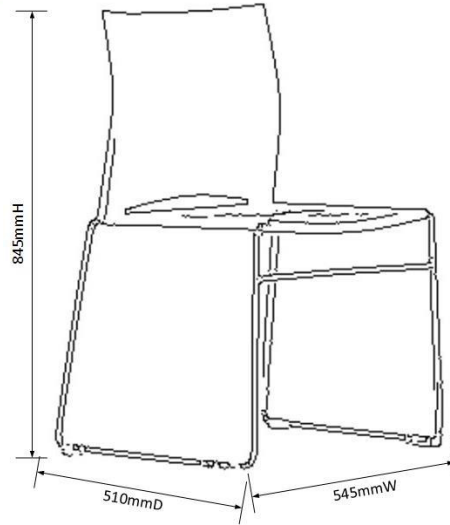

**ABAX
KINGFISHER**

WEB CHAIR
PRODUCT DATA SPECIFICATION

Web Chair

	Description	
DIMENSIONS/ FABRIC METERAGE	<p>Overall Dimensions: 545mmW x 510mmD x 845mmH</p> <p>Seat Size: 467mmW x 490mmD x 466mmH</p> <p>Fabric Meterage: 0.6M - (Upholstered Seat) 0.8M - (Upholstered Seat and Back)</p>	
MATERIALS & CONSTRUCTION	<p>The shell is constructed from polypropylene</p> <p>The frame is made from a steel rod frame</p> <p>PP or Upholstered Shell</p>	
ADJUSTMENT	N/A	
FEATURES	<p>Add arms or a tablet table (Optional)</p> <p>Sleek modern design suits lifestyle working spaces</p> <p>Wide range of shell finishes (upholstered seat only, upholstered seat and back, mesh back w/pp seat, fully PP)</p>	
WARRANTY	10 Years	
LEAD TIME	35 Working Days	
FINISH	<p>PP Shell</p> <p>Black</p> <p>White</p> <p>Soft Green</p> <p>Sand</p> <p>Dark Blue</p> <p>Grey</p> <p>Red</p>	<p>Upholstered Shell</p> <p>Abax Kingfisher Standard Upholstery range</p> <p>Mesh Back</p> <p>Black</p> <p>White</p> <p>Frame</p> <p>Chrome</p>
CUSTOMISABLE	N/A	
CERTIFICATIONS		