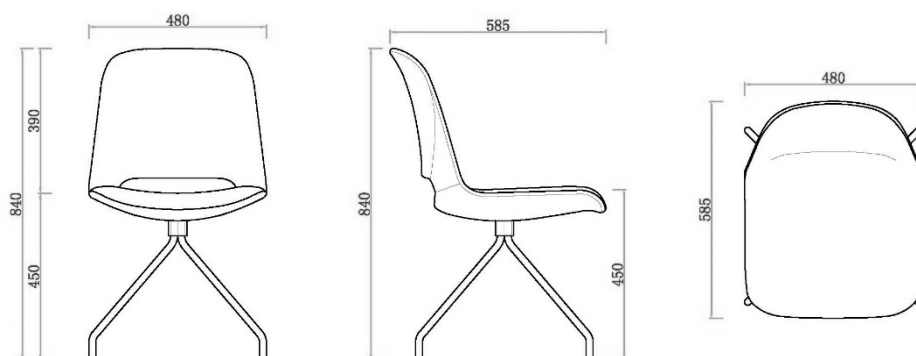

**ABAX
KINGFISHER**

VI

PRODUCT DATA SPECIFICATION

Vi Chair - 4 Star

Description			
DIMENSIONS	<p>Overall Dimensions: 480mmW x 585mmD x 840mmH</p> <p>Seat Height: 450mm</p>		
MATERIALS & CONSTRUCTION	<p>The shell is constructed from polypropylene, and the seat/back is injected with foam and finished with high-quality upholstery</p> <p>The frame is constructed from steel</p>		
ADJUSTMENT	N/A		
FEATURES	<p>The Vi Chair's 4-star base offers stability, ideal for focused workspaces</p> <p>Its foam-injected seat/back and quality upholstery provide ergonomic comfort</p> <p>Easy-to-clean polypropylene shell and steel frame ensure hygienic seating</p> <p>Its 4-star base design maximizes space efficiency in compact environments</p> <p>Versatile and comfortable, the Vi Chair suits offices, classrooms, and more</p>		
WARRANTY	10 Years		
LEAD TIME	12 - 14 Weeks		
FINISH	<table border="0"> <tr> <td style="vertical-align: top;"> <p><u>Shell Upholstery Colour</u></p> <p>DR5 Fabric Range</p> <p>DA Fabric Range</p> <p>DTTM Fabric Range</p> <p>DVB Fabric Range</p> <p>OTE Vico Fabric Range</p> </td> <td style="vertical-align: top;"> <p>Sunday Fabric Range</p> <p>Palace PU Leather Range</p> <p><u>Frame Finish</u></p> <p>Black</p> <p>White</p> </td> </tr> </table>	<p><u>Shell Upholstery Colour</u></p> <p>DR5 Fabric Range</p> <p>DA Fabric Range</p> <p>DTTM Fabric Range</p> <p>DVB Fabric Range</p> <p>OTE Vico Fabric Range</p>	<p>Sunday Fabric Range</p> <p>Palace PU Leather Range</p> <p><u>Frame Finish</u></p> <p>Black</p> <p>White</p>
<p><u>Shell Upholstery Colour</u></p> <p>DR5 Fabric Range</p> <p>DA Fabric Range</p> <p>DTTM Fabric Range</p> <p>DVB Fabric Range</p> <p>OTE Vico Fabric Range</p>	<p>Sunday Fabric Range</p> <p>Palace PU Leather Range</p> <p><u>Frame Finish</u></p> <p>Black</p> <p>White</p>		
CUSTOMISABLE	N/A		
ACCESSORIES	N/A		
CERTIFICATION	N/A		