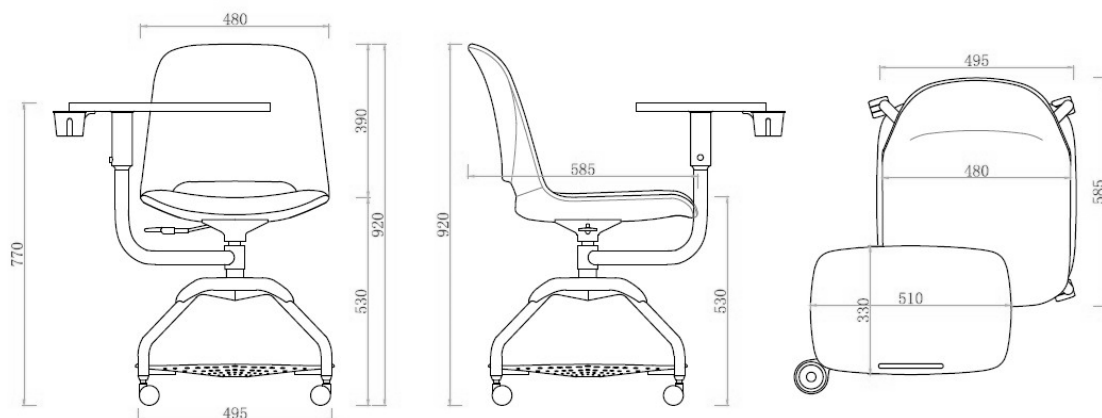

# Vi Chair - 4 Star with Tablet & Bag Slot

Description	
<b>DIMENSIONS</b>	<p><b>Overall Dimensions:</b> 495mmW x 585mmD x 920mmH</p> <p><b>Seat Height:</b> 530mmH</p>
<b>MATERIALS &amp; CONSTRUCTION</b>	<p>The shell is constructed from a steel frame, injected with foam, and finished in high-quality upholstery.</p> <p>The frame is constructed from aluminium with castors and white 360° tablet</p>
<b>ADJUSTMENT</b>	N/A
<b>FEATURES</b>	<p>Designed for versatility, the chair is well-suited for offices, classrooms, meetings, and collaborative spaces</p> <p>The integrated bag slot offers convenient storage, keeping personal items within reach and maintaining a clutter-free environment</p> <p>The inclusion of castors enables smooth movement and positioning, allowing flexibility in various settings</p> <p>The 360° swivelling tablet provides a practical platform for devices, enhancing productivity and interaction</p>
<b>WARRANTY</b>	10 Years
<b>LEAD TIME</b>	12 - 14 Weeks
<b>FINISH</b>	<p><b><u>Shell Upholstery Colour</u></b></p> <p>Sunday Range</p> <p>Palace PU Range</p> <p><b><u>Frame Finish</u></b></p> <p>White</p>