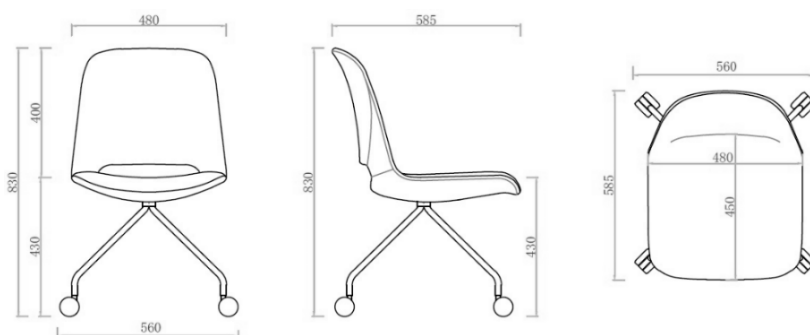

**ABAX
KINGFISHER**

VI
PRODUCT DATA SPECIFICATION

Vi Chair - 4 Star Mobile

Description			
DIMENSIONS	<p>Overall Dimensions: 560mmW x 585mmD x 830mmH</p> <p>Seat Height: 430mm</p>		
MATERIALS & CONSTRUCTION	<p>The shell is constructed from polypropylene, and the seat/back is injected with foam and finished with high-quality upholstery</p> <p>The frame is constructed from steel with castors</p>		
ADJUSTMENT	N/A		
FEATURES	<p>A modern chair designed for mobility and functionality, blending contemporary aesthetics with practical features</p> <p>Comfortable seating experience is assured with injected foam on the seat and back, finished in high-quality upholstery</p> <p>Notable features include the absence of a swivel function and lifting mechanism, providing simplicity and focus on its purpose</p> <p>Designed for spaces where mobility and comfort are key, such as collaborative work areas and adaptable meeting rooms</p>		
WARRANTY	10 Years		
LEAD TIME	12 - 14 Weeks		
FINISH	<table border="0"> <tr> <td style="vertical-align: top;"> <p><u>Shell Upholstery Colour</u></p> <p>DR5 Fabric Range</p> <p>DA Fabric Range</p> <p>DTM Fabric Range</p> <p>DVB Fabric Range</p> </td> <td style="vertical-align: top;"> <p>OTE Vico Fabric Range</p> <p>Sunday Fabric Range</p> <p>Palace PU Leather Range</p> <p><u>Frame Finish</u></p> <p>Black</p> <p>White</p> </td> </tr> </table>	<p><u>Shell Upholstery Colour</u></p> <p>DR5 Fabric Range</p> <p>DA Fabric Range</p> <p>DTM Fabric Range</p> <p>DVB Fabric Range</p>	<p>OTE Vico Fabric Range</p> <p>Sunday Fabric Range</p> <p>Palace PU Leather Range</p> <p><u>Frame Finish</u></p> <p>Black</p> <p>White</p>
<p><u>Shell Upholstery Colour</u></p> <p>DR5 Fabric Range</p> <p>DA Fabric Range</p> <p>DTM Fabric Range</p> <p>DVB Fabric Range</p>	<p>OTE Vico Fabric Range</p> <p>Sunday Fabric Range</p> <p>Palace PU Leather Range</p> <p><u>Frame Finish</u></p> <p>Black</p> <p>White</p>		
CUSTOMISABLE	N/A		
ACCESSORIES	N/A		
CERTIFICATION	N/A		