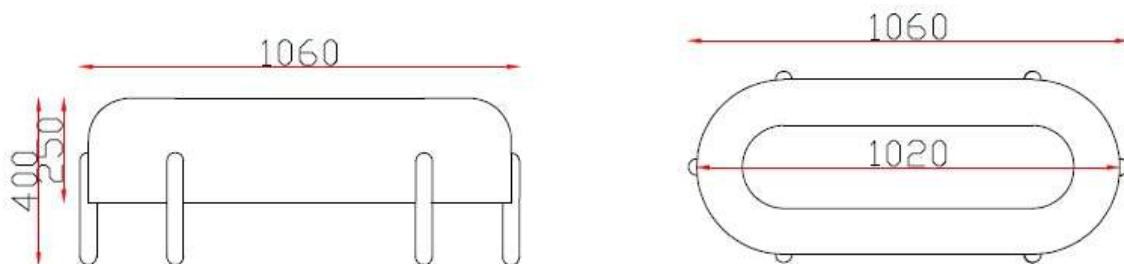

**ABAX
KINGFISHER**

VERSA

PRODUCT DATA SPECIFICATION

Versa Bench

Description	
DIMENSIONS	1060mmW x 460mmD x 400mmH
FABRIC METERAGE	N/A
MATERIALS & CONSTRUCTION	The shell is constructed from foam with high quality upholstery finish The legs are constructed solid wood
FEATURES	Suitable for different settings like waiting areas, lounges, meeting rooms, and more, making it a versatile addition to any space. Sturdy solid wood legs provide stability and a touch of natural aesthetics. Compact yet spacious enough for multiple users, making it suitable for collaborative settings.
WARRANTY	10 Years
LEAD TIME	49 Days
FINISH	Shell Upholstery Colour Sunday Range Palace PU Range Frame Finish Wood
CUSTOMISABLE	N/A
CERTIFICATIONS	N/A