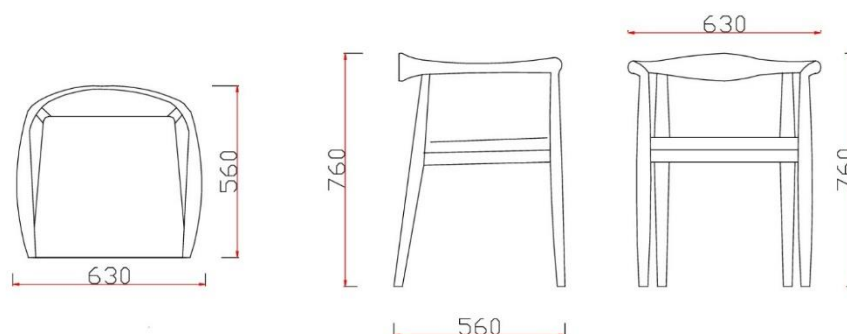

**ABAX
KINGFISHER**

SOLEN

PRODUCT DATA SPECIFICATION

Solen Chair

Description			
DIMENSIONS	630mmW x 560mmD x 760mmH		
MATERIALS & CONSTRUCTION	The shell is constructed from steel frame, injected foam, and finished in high-quality upholstery The frame is constructed from solid ash wood		
ADJUSTMENT	N/A		
FEATURES	The Ornate Chair features a classic antique-inspired design A distressed wood finish enhances its antique appeal Perfect for traditional libraries, offices, and study areas The curved silhouette brings a refined vintage look Handcrafted details elevate its old-world charm A rich wood grain finish complements historical interiors Designed for both aesthetics and long-lasting durability		
WARRANTY	10 Years		
LEAD TIME	98 Days		
FINISH	<table border="0"> <tr> <td style="vertical-align: top;"> <p>Shell Upholstery Colour</p> <p>OTE Sunday Fabric Range</p> <p>OTE Vico Fabric Range</p> <p>DVB Fabric Range</p> <p>DTTM Series</p> <p>DR51602 Series</p> </td> <td style="vertical-align: top;"> <p>DA Series</p> <p>PU Leather Range</p> <p>Frame Finish</p> <p>Natural Ash</p> <p>Walnut Ash</p> <p>Black Ash</p> </td> </tr> </table>	<p>Shell Upholstery Colour</p> <p>OTE Sunday Fabric Range</p> <p>OTE Vico Fabric Range</p> <p>DVB Fabric Range</p> <p>DTTM Series</p> <p>DR51602 Series</p>	<p>DA Series</p> <p>PU Leather Range</p> <p>Frame Finish</p> <p>Natural Ash</p> <p>Walnut Ash</p> <p>Black Ash</p>
<p>Shell Upholstery Colour</p> <p>OTE Sunday Fabric Range</p> <p>OTE Vico Fabric Range</p> <p>DVB Fabric Range</p> <p>DTTM Series</p> <p>DR51602 Series</p>	<p>DA Series</p> <p>PU Leather Range</p> <p>Frame Finish</p> <p>Natural Ash</p> <p>Walnut Ash</p> <p>Black Ash</p>		
CUSTOMISABLE	N/A		
ACCESSORIES	N/A		
CERTIFICATION	N/A		