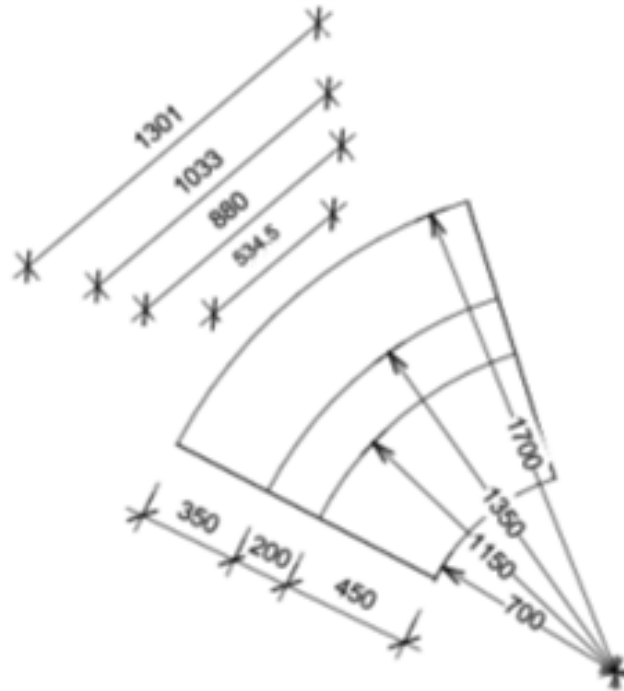

Image	Unit Configuration & Dimensions	Fabric Meterage
	27er Roundhouse with Bookcase Circle 2900mmD x 3400mmW 900mmH <ul style="list-style-type: none"> • 2 Shelf Level Bookcase • 3 Shelf Level Bookcase 1100mmH <ul style="list-style-type: none"> • 3 Shelf Level Bookcase • 4 Shelf Level Bookcase 	<u>900mm High Unit</u> <ul style="list-style-type: none"> • Total: 27m • Back: 15m • Seat: 12m <u>1100mm High Unit</u> <ul style="list-style-type: none"> • Total: 33m • Back: 18m • Seat: 15m
	27er Roundhouse with Bookcase Circle 1700mmD x 3400mmW 900mmH <ul style="list-style-type: none"> • 2 Shelf Level Bookcase • 3 Shelf Level Bookcase 1100mmH <ul style="list-style-type: none"> • 3 Shelf Level Bookcase • 4 Shelf Level Bookcase 	<u>900mm High Unit</u> <ul style="list-style-type: none"> • Total: 18m • Back: 10m • Seat: 8m <u>1100mm High Unit</u> <ul style="list-style-type: none"> • Total: 22m • Back: 12m • Seat: 10m
	27er Roundhouse with Bookcase Large Curve 1700mmD x 2900mmW 900mmH <ul style="list-style-type: none"> • 2 Shelf Level Bookcase • 3 Shelf Level Bookcase 1100mmH <ul style="list-style-type: none"> • 3 Shelf Level Bookcase • 4 Shelf Level Bookcase 	<u>900mm High Unit</u> <ul style="list-style-type: none"> • Total: 13.5m • Back: 7.5m • Seat: 6m <u>1100mm High Unit</u> <ul style="list-style-type: none"> • Total: 16.5m • Back: 9m • Seat: 7.5m