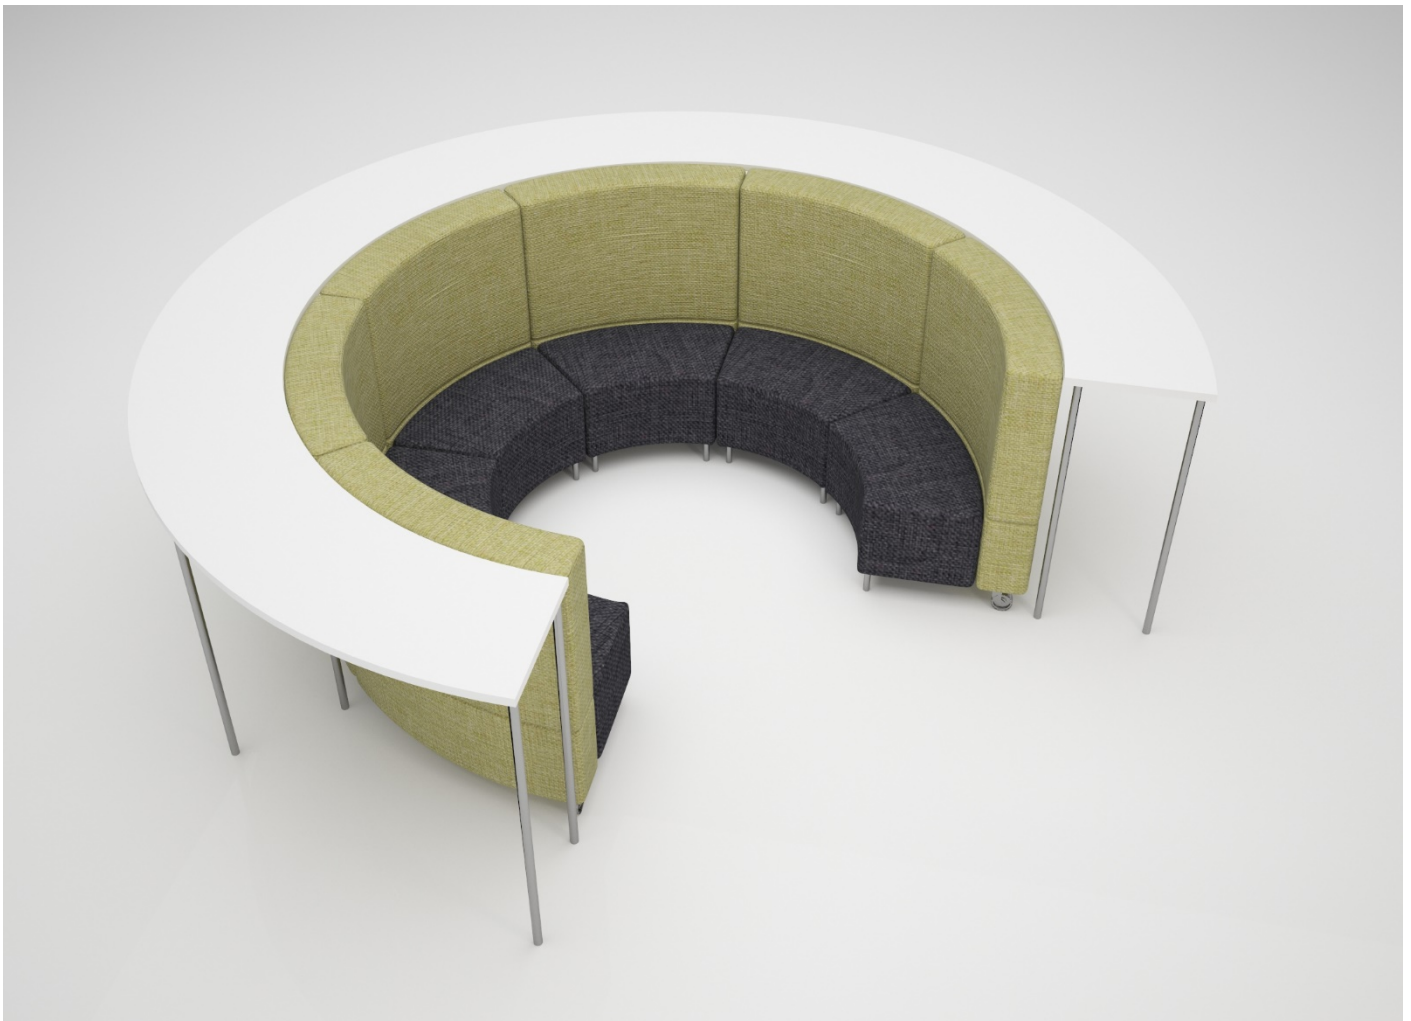

**ABAX
KINGFISHER**

ROUNDHOUSE WITH BENCH 27er
PRODUCT DATA SPECIFICATION