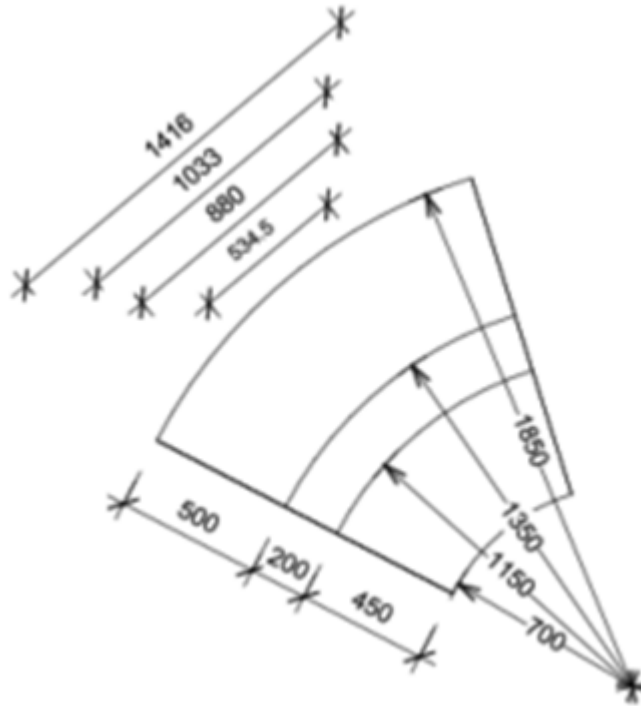

## Roundhouse with Bench 27er

Description	
<b>DIMENSIONS</b>	See below standard configurations list for dimensions. Seat Height: 450mm Bench Depth: 500mm Lounge [ONLY] Radius – 2700mm Lounge with Bench Radius – 3700mm
<b>FABRIC METERAGE</b>	See below standard configuration list
<b>MATERIALS &amp; CONSTRUCTION</b>	<b>Lounge:</b> Plywood Frame Dunlop Heavy Duty Commercial Foam Heavy Duty Commercial Grade Upholstery <b>Bench:</b> 18mm E0 melamine construction Metal powdercoated frame Heavy duty construction 2mm ABS edging
<b>FEATURES</b>	Lounges have lockable castors included as standard Designed for education environments. Endless configuration possibilities
<b>WARRANTY</b>	10 Years
<b>LEAD TIME</b>	35 Working Days
<b>FINISH</b>	Standard Upholstery Range (see Abax Kingfisher Standard Upholstery Range Brochure) Standard Melamine Range (see Abax Kingfisher Standard Melamine Range Brochure)
<b>CUSTOMISABLE</b>	Custom upholstery available on request – Additional lead times & costs apply Custom depth bench available - Additional lead times & costs apply Custom lounge/bench radius available - Additional lead times & costs apply
<b>CERTIFICATIONS</b>	    Approved Timber      Approved Foam

Image	Unit Configuration & Dimensions	Fabric Meterage
	<b>27er Roundhouse with Bench Circle</b> 3200mmD x 3700mmW x 900mmH or 1100mmH	<u>900mm High Unit</u> Total: 27m Back: 15m Seat: 12m  <u>1100mm High Unit</u> Total: 33m Back: 18m Seat: 15m
	<b>27er Roundhouse with Bench Half Circle</b> 1900mmD x 3700mmW 900mmH or 1100mmH	<u>900mm High Unit</u> Total: 18m Back: 10m Seat: 8m  <u>1100mm High Unit</u> Total: 22m Back: 12m Seat: 10m
	<b>27er Roundhouse with Bench Large Curve</b> 1900mmD x 2300mmW 900mmH or 1100mmH	<u>900mm High Unit</u> Total: 13.5m Back: 7.5m Seat: 6m  <u>1100mm High Unit</u> Total: 16.5m Back: 9m Seat: 7.5m