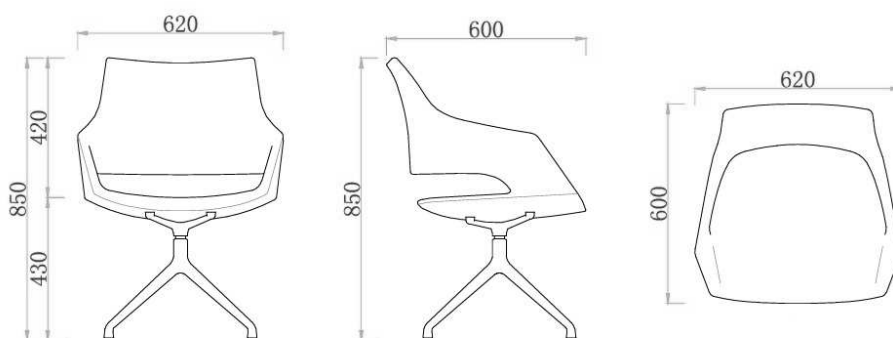

**ABAX
KINGFISHER**

ROBUST

PRODUCT DATA SPECIFICATION

Robust Chair – Spider Base

Description			
DIMENSIONS	<p>Overall Dimensions: 620mmW x 600mmD x 850mmH</p> <p>Seat Height: 430mm</p>		
MATERIALS & CONSTRUCTION	<p>The shell is constructed steel frame, injected with foam, and finished in high-quality upholstery</p> <p>The frame is constructed from aluminium</p>		
ADJUSTMENT	N/A		
FEATURES	<p>High-quality upholstery ensures a sleek and professional look.</p> <p>The ergonomic design supports long hours of sitting.</p> <p>Premium upholstery is easy to maintain and clean.</p> <p>The sturdy frame withstands daily use in busy environments.</p> <p>Lightweight yet durable for easy repositioning.</p> <p>A versatile seating solution for professional and casual settings.</p>		
WARRANTY	10 Years		
LEAD TIME	98 Days		
FINISH	<table border="0"> <tr> <td style="vertical-align: top;"> <p>Shell Upholstery Colour</p> <p>OTE Sunday Fabric Range</p> <p>OTE Vico Fabric Range</p> <p>DVB Fabric Range</p> <p>DTTM Series</p> </td> <td style="vertical-align: top;"> <p>DR51602 Series</p> <p>DA Series</p> <p>PU Leather Range</p> <p>Frame Finish</p> <p>Polished Aluminium</p> </td> </tr> </table>	<p>Shell Upholstery Colour</p> <p>OTE Sunday Fabric Range</p> <p>OTE Vico Fabric Range</p> <p>DVB Fabric Range</p> <p>DTTM Series</p>	<p>DR51602 Series</p> <p>DA Series</p> <p>PU Leather Range</p> <p>Frame Finish</p> <p>Polished Aluminium</p>
<p>Shell Upholstery Colour</p> <p>OTE Sunday Fabric Range</p> <p>OTE Vico Fabric Range</p> <p>DVB Fabric Range</p> <p>DTTM Series</p>	<p>DR51602 Series</p> <p>DA Series</p> <p>PU Leather Range</p> <p>Frame Finish</p> <p>Polished Aluminium</p>		
CUSTOMISABLE	N/A		
ACCESSORIES	N/A		
CERTIFICATION	N/A		