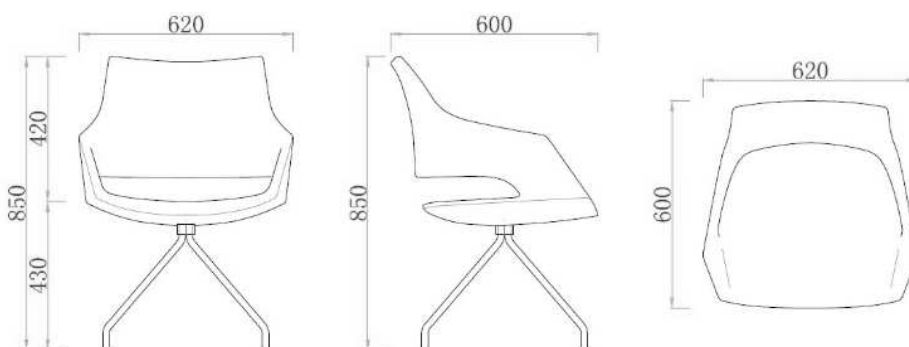

## Robust Chair - 4 Star

Description			
<b>DIMENSIONS</b>	<p><b>Overall Dimensions:</b> 620mmW x 600mmD x 850mmH</p> <p><b>Seat Height:</b> 430mm</p>		
<b>MATERIALS &amp; CONSTRUCTION</b>	<p>The shell is constructed steel frame, injected with foam, and finished in high-quality upholstery</p> <p>The frame is constructed from steel with castors</p>		
<b>ADJUSTMENT</b>	N/A		
<b>FEATURES</b>	<p>The inclusion of castors in the steel frame allows for easy mobility and flexible movement within your workspace</p> <p>Achieve a sleek and polished look with the frame's elegant finish in polished steel</p> <p>The 4-star base design enhances stability while offering a stylish and functional addition to your space</p> <p>Choose the perfect shell upholstery colour and frame finish to complement your interior design preferences</p> <p>Prioritize comfort, durability, and style with the Robust Chair, a versatile seating solution for modern workplaces</p> <p>Designed without a swivel function, making it perfect for settings that require dedicated seating</p>		
<b>WARRANTY</b>	10 Years		
<b>LEAD TIME</b>	98 Days		
<b>FINISH</b>	<table border="0"> <tr> <td style="vertical-align: top;"> <p><b>Shell Upholstery Colour</b></p> <p>OTE Sunday Fabric Range</p> <p>OTE Vico Fabric Range</p> <p>DVB Fabric Range</p> <p>DTTM Series</p> <p>DR51602 Series</p> </td> <td style="vertical-align: top;"> <p>DA Series</p> <p>PU Leather Range</p> <p><b>Frame Finish</b></p> <p>White</p> <p>Black</p> </td> </tr> </table>	<p><b>Shell Upholstery Colour</b></p> <p>OTE Sunday Fabric Range</p> <p>OTE Vico Fabric Range</p> <p>DVB Fabric Range</p> <p>DTTM Series</p> <p>DR51602 Series</p>	<p>DA Series</p> <p>PU Leather Range</p> <p><b>Frame Finish</b></p> <p>White</p> <p>Black</p>
<p><b>Shell Upholstery Colour</b></p> <p>OTE Sunday Fabric Range</p> <p>OTE Vico Fabric Range</p> <p>DVB Fabric Range</p> <p>DTTM Series</p> <p>DR51602 Series</p>	<p>DA Series</p> <p>PU Leather Range</p> <p><b>Frame Finish</b></p> <p>White</p> <p>Black</p>		
<b>CUSTOMISABLE</b>	N/A		
<b>ACCESSORIES</b>	N/A		
<b>CERTIFICATION</b>	N/A		