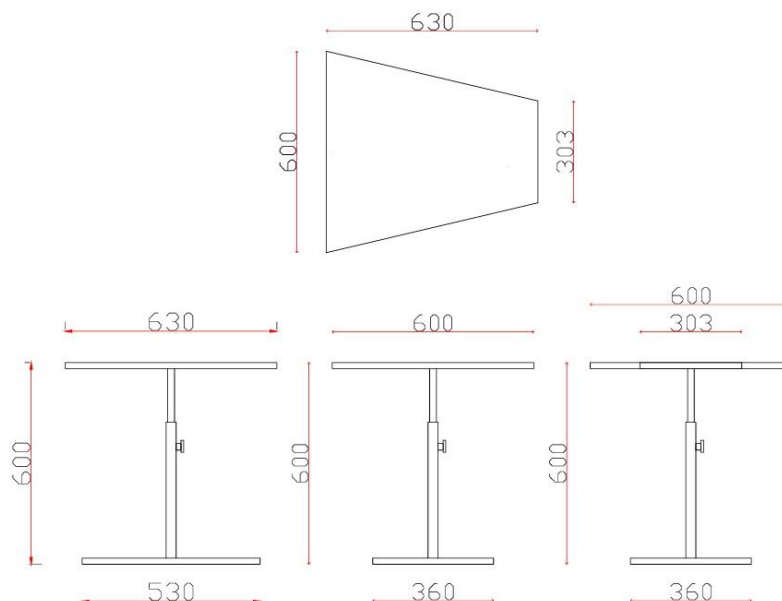

**ABAX  
KINGFISHER**

**QUADRA**

PRODUCT DATA SPECIFICATION

## Quadra Laptop Table

Description	
<b>DIMENSIONS</b>	660mmL x 630mmW x 600mmH
<b>TOP</b>	The top is constructed from HDF board
<b>FRAME</b>	The frame is constructed from steel with felt glides
<b>ADJUSTMENT</b>	N/A
<b>FEATURES</b>	<ul style="list-style-type: none"> <li>Compact design fits seamlessly in any space</li> <li>Perfect for learning, working, or casual use</li> <li>Built to last in high-traffic environments</li> <li>Ideal for laptops, writing, and studying</li> <li>Lightweight and easy to reposition</li> <li>Space-saving structure for tight areas</li> <li>Low-maintenance and easy to clean</li> </ul>
<b>WARRANTY</b>	10 Years
<b>LEAD TIME</b>	98 Days
<b>FINISH</b>	<ul style="list-style-type: none"> <li>White</li> <li>Black</li> </ul>
<b>CUSTOMISABLE</b>	N/A
<b>ACCESSORIES</b>	N/A