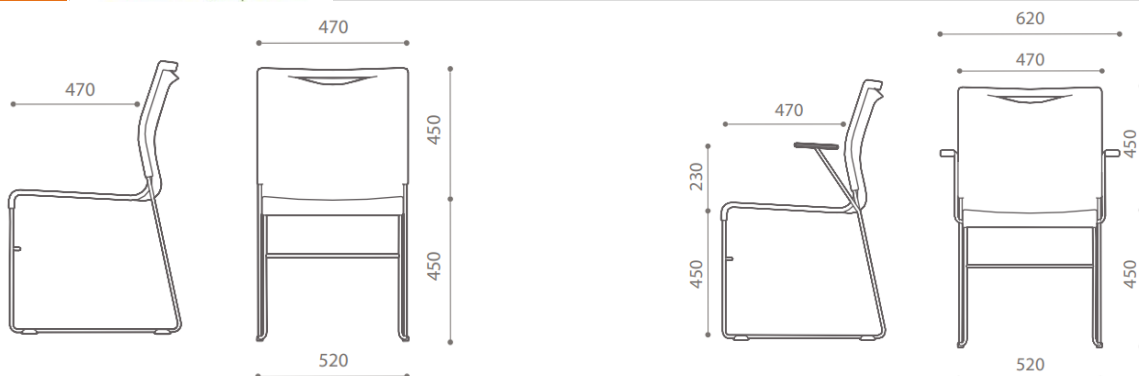

**ABAX
KINGFISHER**

PALIS
PRODUCT DATA SPECIFICATION

Palis Chair

	Description	
DIMENSIONS	<u>Palis Chair without Arms:</u> Overall Dimensions: 520mmW x 470mmD x 900mmH Seat Height: 450mm Seat Depth: 470mm Seat Width: 470mm	<u>Palis Chair w/Arms:</u> Overall Dimensions: 620mmW x 470mmD x 900mmH Seat Height: 450mm Seat Depth: 470mm Seat Width: 470mm
	Palis Chair Trolley Dimensions: 570mmW x 730mmD x 430mmH	
	<p>The chair is made of Polypropylene</p> <p>Optional upholstered seat pad</p> <p>The frame is constructed out of 11mm chrome plated solid rod steel</p> <p>The Palis Chair Trolley is constructed from steel</p>	
MATERIALS & CONSTRUCTION		
ADJUSTMENT	N/A	
FEATURES	<p>One piece or two piece Polypropylene Shell</p> <p>Sled base on glides to prevent markings on hard floors</p> <p>The Palis Chair Trolley can hold 40 Palis chairs.</p>	
WARRANTY	10 Years	
LEAD TIME	10 - 12 Weeks	
FINISH	<u>Shell</u> White Mango Olive Black	<u>Seat Pad</u> Bloom Fabric range (see below) Frame Chrome
	CUSTOMISABLE N/A	
ACCESSORIES	<p>Upholstered Seat Pad</p> <p>Palis Chair Trolley</p>	
CERTIFICATIONS		

Standard Shell Colour

White

Mango

Olive

Black

Bloom Fabric Range

Magenta

Deep Red