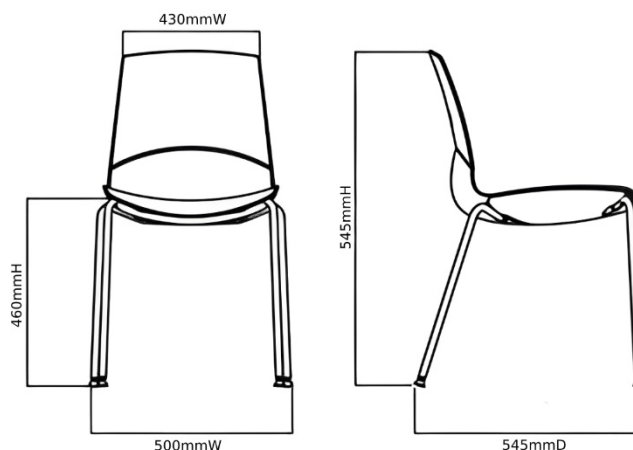

## Now Chair – 4 Leg

Description			
<b>DIMENSIONS</b>	<p><b>Overall Dimensions:</b> 500mmW x 545mmD x 545mmH</p> <p><b>Seat Dimensions:</b> 430mmW x 450mmD x 460mmH</p>		
<b>MATERIALS &amp; CONSTRUCTION</b>	<p>The shell constructed from polypropylene and fibreglass using bi-injection technology</p> <p>The frame constructed from chromed steel</p>		
<b>ADJUSTMENT</b>	No		
<b>FEATURES</b>	<p>The chair features a twin-color moulded shell, adding a vibrant and modern aesthetic suitable for diverse spaces</p> <p>It's stackable, maximizing storage in breakout rooms, libraries, offices, and classrooms</p> <p>Jointed feet ensure stability on different floors, enhancing safety and comfort</p> <p>Ideal for collaborative spaces, study areas, or casual seating, it adapts to various settings</p>		
<b>WARRANTY</b>	5 Years		
<b>LEAD TIME</b>	35 Working Days		
<b>CUSTOMISABLE</b>	No		
<b>FINISH</b>	<table border="0"> <tr> <td> <p><b>Shell</b></p> <p>Black Outer, White Inner</p> <p>White Outer, White Inner</p> <p>Pearl Grey Outer, White Inner</p> <p>Curry Outer, White Inner</p> <p>Red Outer, White Inner</p> </td> <td> <p>Green Outer, White Inner</p> <p>Blue Outer, White Inner</p> <p>Sand Outer, White Inner</p> <p><b>Frame</b></p> <p>Chrome</p> </td> </tr> </table>	<p><b>Shell</b></p> <p>Black Outer, White Inner</p> <p>White Outer, White Inner</p> <p>Pearl Grey Outer, White Inner</p> <p>Curry Outer, White Inner</p> <p>Red Outer, White Inner</p>	<p>Green Outer, White Inner</p> <p>Blue Outer, White Inner</p> <p>Sand Outer, White Inner</p> <p><b>Frame</b></p> <p>Chrome</p>
<p><b>Shell</b></p> <p>Black Outer, White Inner</p> <p>White Outer, White Inner</p> <p>Pearl Grey Outer, White Inner</p> <p>Curry Outer, White Inner</p> <p>Red Outer, White Inner</p>	<p>Green Outer, White Inner</p> <p>Blue Outer, White Inner</p> <p>Sand Outer, White Inner</p> <p><b>Frame</b></p> <p>Chrome</p>		
<b>ACCESSORIES</b>	No		
<b>CERTIFICATIONS</b>			