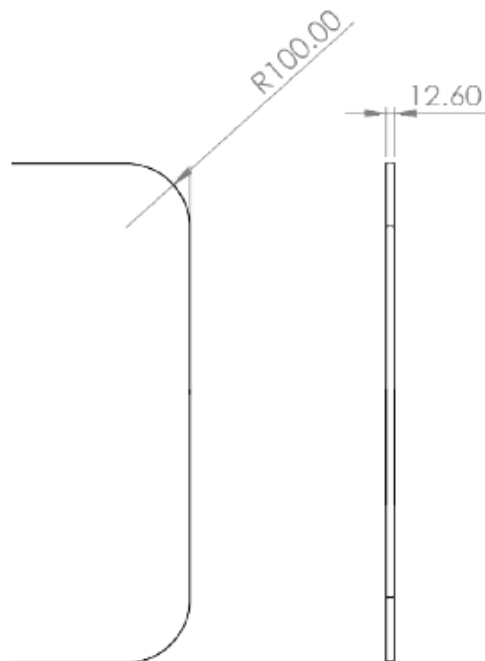

Nordic Whiteboard

Description	
DIMENSIONS	1200mmW x 900mmH 1200mmW x 1200mmH 1500mmW x 1200mmH 2400mmW x 1200mmH
MATERIALS	The magnetic writing surface is laid upon solid Scandinavian plywood made for architectural joinery applications.
FEATURES	Natural waxed plywood edge Rounded radius corners Magnetic dry wipe writeable surface Split batten mounting system 12.6mm thickness
WARRANTY	10 Year Warranty
LEAD TIME	49 Days
FINISH	White with Natural waxed plywood edge

Drawing

Due to Constant innovation, products may be subject to design and specification changes without notice. Copyright © 2022