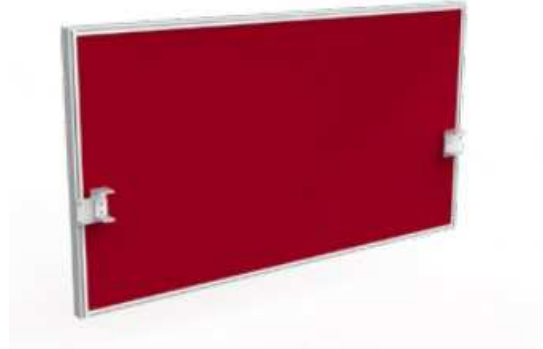

Desk Mounted Screen