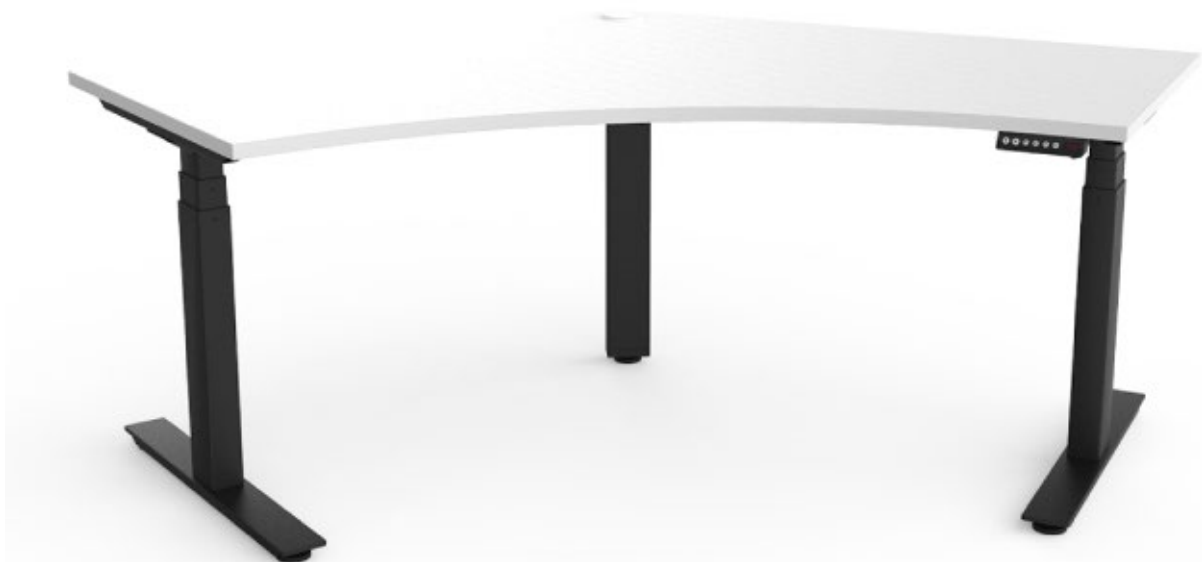

ABAX KINGFISHER

NIMBLE PRODUCT DATA SPECIFICATION

Due to Constant innovation, products may be subject to design and specification changes without notice. Copyright © 2024

Phone: 1300 300 369
Email: info@abaxkf.com.au

EDUCATION, LIBRARY
& OFFICE FURNITURE

Web: abaxkf.com.au
ABN: 79 064 734 505