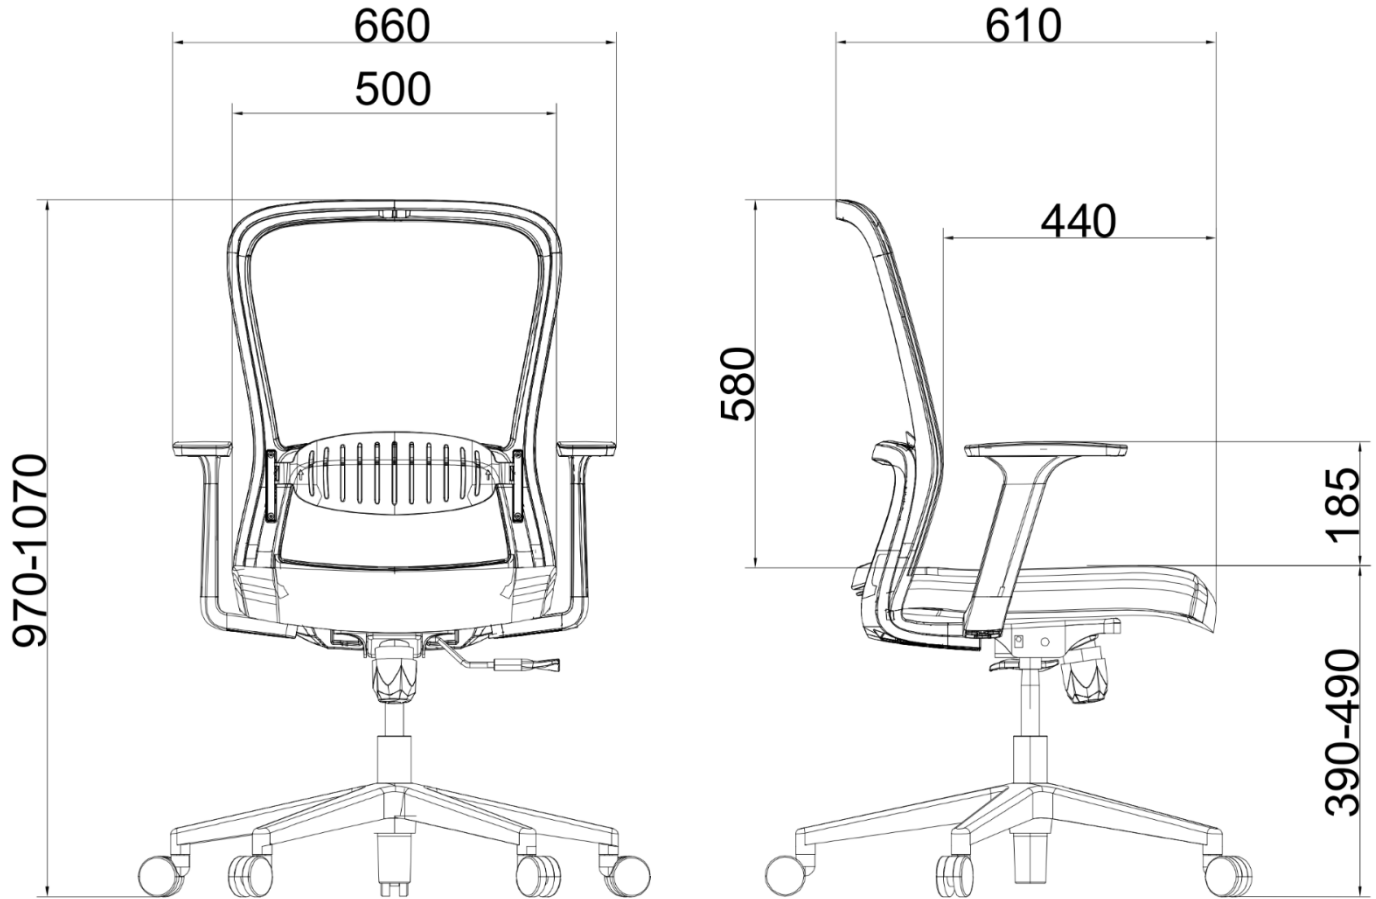

Drawing

Due to Constant innovation, products may be subject to design and specification changes without notice. Copyright © 2022