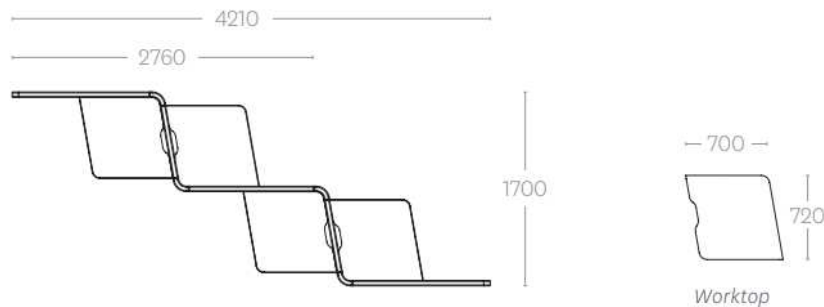

ABAX KINGFISHER

MOVE

PRODUCT DATA SPECIFICATION

Phone: 1300 300 369
Email: info@abaxkf.com.au

EDUCATION, LIBRARY
& OFFICE FURNITURE

Web: abaxkf.com.au
ABN: 79 064 734 505

Move Wave

Description																	
DIMENSIONS	<table border="1"> <thead> <tr> <th><u>Move 2</u></th> <th><u>Move 4</u></th> <th><u>Move 6</u></th> </tr> </thead> <tbody> <tr> <td>Overall Dimensions: 2760mmL x 850mmW x 1400mmH</td> <td>Overall Dimensions: 4210mmL x 1700mmW x 1400mmH</td> <td>Overall Dimensions: 6970mmL x 1780mmW x 1400mmH</td> </tr> <tr> <td>Worktop Surface: 700mmW x 720mmD</td> <td>Worktop Surface: 700mmW x 720mmD</td> <td>Worktop Surface: 700mmW x 720mmD</td> </tr> <tr> <td>Worktop Height: 730mmH</td> <td>Worktop Height: 730mmH</td> <td>Worktop Height: 730mmH</td> </tr> </tbody> </table>	<u>Move 2</u>	<u>Move 4</u>	<u>Move 6</u>	Overall Dimensions: 2760mmL x 850mmW x 1400mmH	Overall Dimensions: 4210mmL x 1700mmW x 1400mmH	Overall Dimensions: 6970mmL x 1780mmW x 1400mmH	Worktop Surface: 700mmW x 720mmD	Worktop Surface: 700mmW x 720mmD	Worktop Surface: 700mmW x 720mmD	Worktop Height: 730mmH	Worktop Height: 730mmH	Worktop Height: 730mmH				
<u>Move 2</u>	<u>Move 4</u>	<u>Move 6</u>															
Overall Dimensions: 2760mmL x 850mmW x 1400mmH	Overall Dimensions: 4210mmL x 1700mmW x 1400mmH	Overall Dimensions: 6970mmL x 1780mmW x 1400mmH															
Worktop Surface: 700mmW x 720mmD	Worktop Surface: 700mmW x 720mmD	Worktop Surface: 700mmW x 720mmD															
Worktop Height: 730mmH	Worktop Height: 730mmH	Worktop Height: 730mmH															
TOP	The top is constructed from 25mm Thick Lacquered White Melamine or Solid Beech																
FRAME	Frame constructed from fabric acoustic panelling																
ADJUSTMENT	N/A																
FEATURES	<ul style="list-style-type: none"> Perfect for individual tasks Space efficient Visual privacy Acoustics absorb 75% of sound waves 																
WARRANTY	10 Years Warranty																
LEAD TIME	35 working days																
FINISH	<table border="1"> <thead> <tr> <th><u>Top Finish</u></th> <th></th> </tr> </thead> <tbody> <tr> <td>Lacquered White</td> <td>Deep Blue</td> </tr> <tr> <td>Solid Beech</td> <td>Ice Blue</td> </tr> <tr> <td><u>Acoustic Finish</u></td> <td>Emerald Green</td> </tr> <tr> <td>Ash Grey</td> <td>Bumblebee Yellow</td> </tr> <tr> <td>Stone Grey</td> <td>Avocado Green</td> </tr> <tr> <td>Charcoal Grey</td> <td>Sunset Orange</td> </tr> <tr> <td></td> <td>Chilli Red</td> </tr> </tbody> </table>	<u>Top Finish</u>		Lacquered White	Deep Blue	Solid Beech	Ice Blue	<u>Acoustic Finish</u>	Emerald Green	Ash Grey	Bumblebee Yellow	Stone Grey	Avocado Green	Charcoal Grey	Sunset Orange		Chilli Red
<u>Top Finish</u>																	
Lacquered White	Deep Blue																
Solid Beech	Ice Blue																
<u>Acoustic Finish</u>	Emerald Green																
Ash Grey	Bumblebee Yellow																
Stone Grey	Avocado Green																
Charcoal Grey	Sunset Orange																
	Chilli Red																
CUSTOMISABLE	N/A																
ACCESSORIES	N/A																