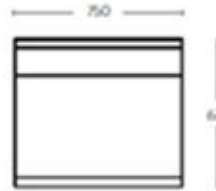

**ABAX
KINGFISHER**

MOVE LOOP
PRODUCT DATA SPECIFICATION

Move Loop

Description		
DIMENSIONS	<u>Move Loop No Back – Straight</u> Overall Dimensions: 750mmW x 670mmD x 440mmH Fabric Meterage: 1.2m	<u>Move Loop with Back – 60° Inner Curve</u> Overall Dimensions: 1250mmW x 670mmD x 890mmH Fabric Meterage: Outside: 1.3m Inside: 2m
	<u>Move Loop No Back – 60° Curve</u> Overall Dimensions: 1250mmW x 670mmD x 440mmH Fabric Meterage: 2m	<u>Move Loop with Back – 90° Outer Curve</u> Overall Dimensions: 1300mmW x 670mmD x 890mmH Fabric Meterage: Outside: 3m Inside: 3.2m
	<u>Move Loop with Back – Straight</u> Overall Dimensions: 750mmW x 670mmD x 890mmH Fabric Meterage: Outside: 1.1m Inside: 1.2m	<u>Move Coffee Table – Straight</u> Overall Dimensions: 750mmW x 580mmD x 400mmH
	<u>Move Loop with Back – 60° Outer Curve</u> Overall Dimensions: 1250mmW x 670mmD x 890mmH Fabric Meterage: Outside: 2m Inside: 2.2m	<u>Move Coffee Table – Curved</u> Overall Dimensions: 1230mmW x 580mmD x 400mmH
	MATERIALS & CONSTRUCTION Metal frame Heavy duty commercial foam Heavy duty commercial grade upholstery	
	FEATURES The Move Loop range allows for endless layout possibilities to suit any environment Creating waiting room areas or collaborative zones is easy with simple loop forms	
	WARRANTY 10 Years	
LEAD TIME	35 Working Days (stock)	12 – 14 Weeks (indent)
FINISH	Acoustic	Emerald Green
	Ash Grey	Bumblebee Yellow
	Stone Grey	Avocado Green
	Charcoal Grey	Sunset Orange
	Deep Blue	Chilli Red
	Ice Blue	
CUSTOMISABLE	Custom upholstery available on request – Additional lead times & costs apply	

Loop

Straight

60°

Loop with Backrest

Straight

60° Outer

60° Inner

90° Outer