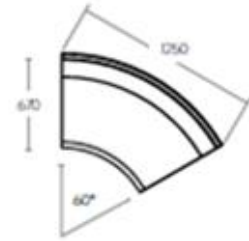

**ABAX
KINGFISHER**

MOVE LOOP
PRODUCT DATA SPECIFICATION

Move Loop

Description		
DIMENSIONS	<u>Move Loop No Back – Straight</u> Overall Dimensions: 750mmW x 670mmD x 440mmH Fabric Meterage: 1.2m	<u>Move Loop with Back – 60° Inner Curve</u> Overall Dimensions: 1250mmW x 670mmD x 890mmH Fabric Meterage: Outside: 1.3m Inside: 2m
	<u>Move Loop No Back – 60° Curve</u> Overall Dimensions: 1250mmW x 670mmD x 440mmH Fabric Meterage: 2m	<u>Move Loop with Back – 90° Outer Curve</u> Overall Dimensions: 1300mmW x 670mmD x 890mmH Fabric Meterage: Outside: 3m Inside: 3.2m
	<u>Move Loop with Back – Straight</u> Overall Dimensions: 750mmW x 670mmD x 890mmH Fabric Meterage: Outside: 1.1m Inside: 1.2m	<u>Move Coffee Table – Straight</u> Overall Dimensions: 750mmW x 580mmD x 400mmH
	<u>Move Loop with Back – 60° Outer Curve</u> Overall Dimensions: 1250mmW x 670mmD x 890mmH Fabric Meterage: Outside: 2m Inside: 2.2m	<u>Move Coffee Table – Curved</u> Overall Dimensions: 1230mmW x 580mmD x 400mmH
	MATERIALS & CONSTRUCTION Metal frame Heavy duty commercial foam Heavy duty commercial grade upholstery	
	FEATURES The Move Loop range allows for endless layout possibilities to suit any environment Creating waiting room areas or collaborative zones is easy with simple loop forms	
	WARRANTY 10 Years	
LEAD TIME	35 Working Days (stock)	12 – 14 Weeks (indent)
FINISH	Acoustic	Emerald Green
	Ash Grey	Bumblebee Yellow
	Stone Grey	Avocado Green
	Charcoal Grey	Sunset Orange
	Deep Blue	Chilli Red
	Ice Blue	
CUSTOMISABLE	Custom upholstery available on request – Additional lead times & costs apply	

Loop

Straight

60°

Loop with Backrest

Straight

60° Outer

60° Inner

90° Outer