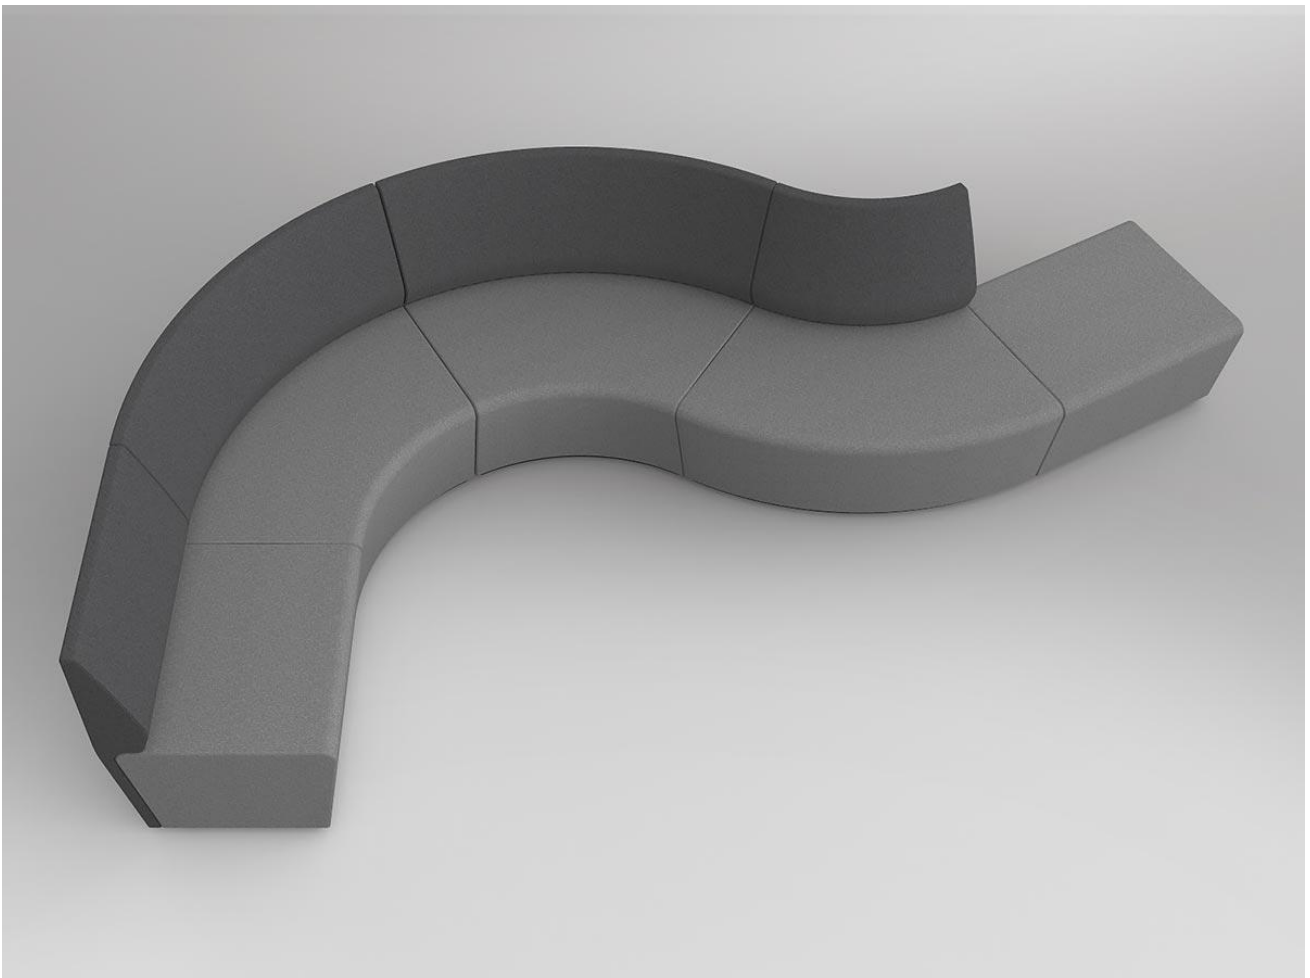

**ABAX
KINGFISHER**

MOVE LOOP
PRODUCT DATA SPECIFICATION

Move Loop

Description		
DIMENSIONS	<u>Move Loop No Back – Straight</u> Overall Dimensions: 750mmW x 670mmD x 440mmH Fabric Meterage: 1.2m	<u>Move Loop with Back – 60° Inner Curve</u> Overall Dimensions: 1250mmW x 670mmD x 890mmH Fabric Meterage: Outside: 1.3m Inside: 2m
	<u>Move Loop No Back – 60° Curve</u> Overall Dimensions: 1250mmW x 670mmD x 440mmH Fabric Meterage: 2m	<u>Move Loop with Back – 90° Outer Curve</u> Overall Dimensions: 1300mmW x 670mmD x 890mmH Fabric Meterage: Outside: 3m Inside: 3.2m
	<u>Move Loop with Back – Straight</u> Overall Dimensions: 750mmW x 670mmD x 890mmH Fabric Meterage: Outside: 1.1m Inside: 1.2m	<u>Move Coffee Table – Straight</u> Overall Dimensions: 750mmW x 580mmD x 400mmH
	<u>Move Loop with Back – 60° Outer Curve</u> Overall Dimensions: 1250mmW x 670mmD x 890mmH Fabric Meterage: Outside: 2m Inside: 2.2m	<u>Move Coffee Table – Curved</u> Overall Dimensions: 1230mmW x 580mmD x 400mmH
	MATERIALS & CONSTRUCTION Metal frame Heavy duty commercial foam Heavy duty commercial grade upholstery	
	FEATURES The Move Loop range allows for endless layout possibilities to suit any environment Creating waiting room areas or collaborative zones is easy with simple loop forms	
	WARRANTY 10 Years	
LEAD TIME	35 Working Days (stock)	12 – 14 Weeks (indent)
FINISH	Acoustic	Emerald Green
	Ash Grey	Bumblebee Yellow
	Stone Grey	Avocado Green
	Charcoal Grey	Sunset Orange
	Deep Blue	Chilli Red
	Ice Blue	
CUSTOMISABLE	Custom upholstery available on request – Additional lead times & costs apply	

Loop

Straight

60°

Loop with Backrest

Straight

60° Outer

60° Inner

90° Outer

Coffee Table Straight

Coffee Table Curved

Acoustics

Ash Grey

Stone Grey

Charcoal Grey

Deep Blue

Ice Blue