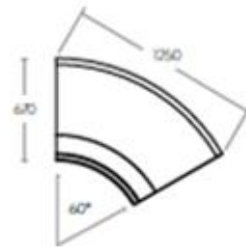

**ABAX
KINGFISHER**

MOVE LOOP
PRODUCT DATA SPECIFICATION

Move Loop

Description		
DIMENSIONS	<u>Move Loop No Back – Straight</u> Overall Dimensions: 750mmW x 670mmD x 440mmH Fabric Meterage: 1.2m	<u>Move Loop with Back – 60° Inner Curve</u> Overall Dimensions: 1250mmW x 670mmD x 890mmH Fabric Meterage: Outside: 1.3m Inside: 2m
	<u>Move Loop No Back – 60° Curve</u> Overall Dimensions: 1250mmW x 670mmD x 440mmH Fabric Meterage: 2m	<u>Move Loop with Back – 90° Outer Curve</u> Overall Dimensions: 1300mmW x 670mmD x 890mmH Fabric Meterage: Outside: 3m Inside: 3.2m
	<u>Move Loop with Back – Straight</u> Overall Dimensions: 750mmW x 670mmD x 890mmH Fabric Meterage: Outside: 1.1m Inside: 1.2m	<u>Move Coffee Table – Straight</u> Overall Dimensions: 750mmW x 580mmD x 400mmH
	<u>Move Loop with Back – 60° Outer Curve</u> Overall Dimensions: 1250mmW x 670mmD x 890mmH Fabric Meterage: Outside: 2m Inside: 2.2m	<u>Move Coffee Table – Curved</u> Overall Dimensions: 1230mmW x 580mmD x 400mmH
	MATERIALS & CONSTRUCTION Metal frame Heavy duty commercial foam Heavy duty commercial grade upholstery	
	FEATURES The Move Loop range allows for endless layout possibilities to suit any environment Creating waiting room areas or collaborative zones is easy with simple loop forms	
	WARRANTY 10 Years	
LEAD TIME	35 Working Days (stock)	12 – 14 Weeks (indent)
FINISH	Acoustic	Emerald Green
	Ash Grey	Bumblebee Yellow
	Stone Grey	Avocado Green
	Charcoal Grey	Sunset Orange
	Deep Blue	Chilli Red
	Ice Blue	
CUSTOMISABLE	Custom upholstery available on request – Additional lead times & costs apply	

Loop

Straight

60°

Loop with Backrest

Straight

60° Outer

60° Inner

90° Outer