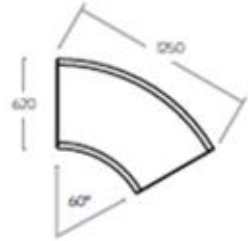

**ABAX
KINGFISHER**

MOVE LOOP
PRODUCT DATA SPECIFICATION

Move Loop

Description		
DIMENSIONS	<u>Move Loop No Back – Straight</u> Overall Dimensions: 750mmW x 670mmD x 440mmH Fabric Meterage: 1.2m	<u>Move Loop with Back – 60° Inner Curve</u> Overall Dimensions: 1250mmW x 670mmD x 890mmH Fabric Meterage: Outside: 1.3m Inside: 2m
	<u>Move Loop No Back – 60° Curve</u> Overall Dimensions: 1250mmW x 670mmD x 440mmH Fabric Meterage: 2m	<u>Move Loop with Back – 90° Outer Curve</u> Overall Dimensions: 1300mmW x 670mmD x 890mmH Fabric Meterage: Outside: 3m Inside: 3.2m
	<u>Move Loop with Back – Straight</u> Overall Dimensions: 750mmW x 670mmD x 890mmH Fabric Meterage: Outside: 1.1m Inside: 1.2m	<u>Move Coffee Table – Straight</u> Overall Dimensions: 750mmW x 580mmD x 400mmH
	<u>Move Loop with Back – 60° Outer Curve</u> Overall Dimensions: 1250mmW x 670mmD x 890mmH Fabric Meterage: Outside: 2m Inside: 2.2m	<u>Move Coffee Table – Curved</u> Overall Dimensions: 1230mmW x 580mmD x 400mmH
	MATERIALS & CONSTRUCTION Metal frame Heavy duty commercial foam Heavy duty commercial grade upholstery	
	FEATURES The Move Loop range allows for endless layout possibilities to suit any environment Creating waiting room areas or collaborative zones is easy with simple loop forms	
	WARRANTY 10 Years	
LEAD TIME	35 Working Days (stock)	12 – 14 Weeks (indent)
FINISH	Acoustic	Emerald Green
	Ash Grey	Bumblebee Yellow
	Stone Grey	Avocado Green
	Charcoal Grey	Sunset Orange
	Deep Blue	Chilli Red
	Ice Blue	
CUSTOMISABLE	Custom upholstery available on request – Additional lead times & costs apply	

Loop

Straight

60°

Loop with Backrest

Straight

60° Outer

60° Inner

90° Outer