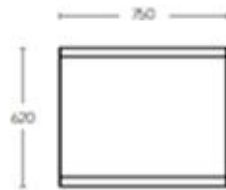

**ABAX
KINGFISHER**

MOVE LOOP
PRODUCT DATA SPECIFICATION

Move Loop

Description		
DIMENSIONS	<u>Move Loop No Back – Straight</u> Overall Dimensions: 750mmW x 670mmD x 440mmH Fabric Meterage: 1.2m	<u>Move Loop with Back – 60° Inner Curve</u> Overall Dimensions: 1250mmW x 670mmD x 890mmH Fabric Meterage: Outside: 1.3m Inside: 2m
	<u>Move Loop No Back – 60° Curve</u> Overall Dimensions: 1250mmW x 670mmD x 440mmH Fabric Meterage: 2m	<u>Move Loop with Back – 90° Outer Curve</u> Overall Dimensions: 1300mmW x 670mmD x 890mmH Fabric Meterage: Outside: 3m Inside: 3.2m
	<u>Move Loop with Back – Straight</u> Overall Dimensions: 750mmW x 670mmD x 890mmH Fabric Meterage: Outside: 1.1m Inside: 1.2m	<u>Move Coffee Table – Straight</u> Overall Dimensions: 750mmW x 580mmD x 400mmH
	<u>Move Loop with Back – 60° Outer Curve</u> Overall Dimensions: 1250mmW x 670mmD x 890mmH Fabric Meterage: Outside: 2m Inside: 2.2m	<u>Move Coffee Table – Curved</u> Overall Dimensions: 1230mmW x 580mmD x 400mmH
	MATERIALS & CONSTRUCTION Metal frame Heavy duty commercial foam Heavy duty commercial grade upholstery	
	FEATURES The Move Loop range allows for endless layout possibilities to suit any environment Creating waiting room areas or collaborative zones is easy with simple loop forms	
	WARRANTY 10 Years	
LEAD TIME	35 Working Days (stock)	12 – 14 Weeks (indent)
FINISH	Acoustic	Emerald Green
	Ash Grey	Bumblebee Yellow
	Stone Grey	Avocado Green
	Charcoal Grey	Sunset Orange
	Deep Blue	Chilli Red
	Ice Blue	
CUSTOMISABLE	Custom upholstery available on request – Additional lead times & costs apply	

Loop

Straight

60°

Loop with Backrest

Straight

60° Outer

60° Inner

90° Outer