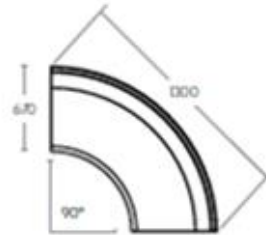

**ABAX
KINGFISHER**

MOVE LOOP
PRODUCT DATA SPECIFICATION

Move Loop

Description		
DIMENSIONS	<u>Move Loop No Back – Straight</u> Overall Dimensions: 750mmW x 670mmD x 440mmH Fabric Meterage: 1.2m	<u>Move Loop with Back – 60° Inner Curve</u> Overall Dimensions: 1250mmW x 670mmD x 890mmH Fabric Meterage: Outside: 1.3m Inside: 2m
	<u>Move Loop No Back – 60° Curve</u> Overall Dimensions: 1250mmW x 670mmD x 440mmH Fabric Meterage: 2m	<u>Move Loop with Back – 90° Outer Curve</u> Overall Dimensions: 1300mmW x 670mmD x 890mmH Fabric Meterage: Outside: 3m Inside: 3.2m
	<u>Move Loop with Back – Straight</u> Overall Dimensions: 750mmW x 670mmD x 890mmH Fabric Meterage: Outside: 1.1m Inside: 1.2m	<u>Move Coffee Table – Straight</u> Overall Dimensions: 750mmW x 580mmD x 400mmH
	<u>Move Loop with Back – 60° Outer Curve</u> Overall Dimensions: 1250mmW x 670mmD x 890mmH Fabric Meterage: Outside: 2m Inside: 2.2m	<u>Move Coffee Table – Curved</u> Overall Dimensions: 1230mmW x 580mmD x 400mmH
	MATERIALS & CONSTRUCTION Metal frame Heavy duty commercial foam Heavy duty commercial grade upholstery	
	FEATURES The Move Loop range allows for endless layout possibilities to suit any environment Creating waiting room areas or collaborative zones is easy with simple loop forms	
	WARRANTY 10 Years	
LEAD TIME	35 Working Days (stock)	12 – 14 Weeks (indent)
FINISH	Acoustic	Emerald Green
	Ash Grey	Bumblebee Yellow
	Stone Grey	Avocado Green
	Charcoal Grey	Sunset Orange
	Deep Blue	Chilli Red
	Ice Blue	
CUSTOMISABLE	Custom upholstery available on request – Additional lead times & costs apply	

Loop

Straight

60°

Loop with Backrest

Straight

60° Outer

60° Inner

90° Outer