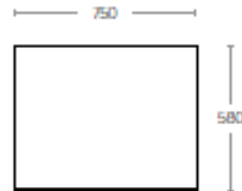

Coffee Table Straight