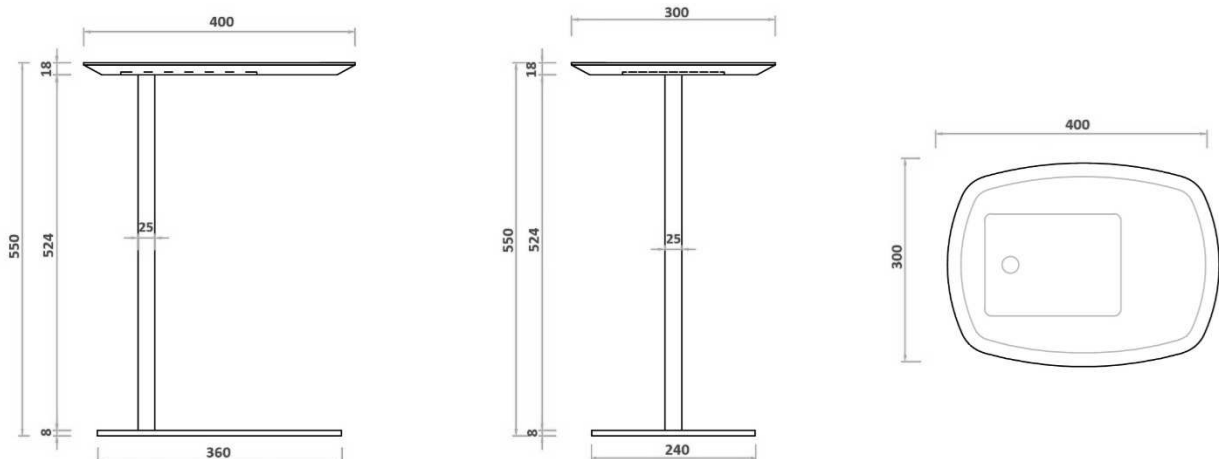

## Luno Laptop Table

Description	
<b>DIMENSIONS</b>	400mmL x 300mmW x 550mmH
<b>TOP</b>	The top is constructed from high density board
<b>FRAME</b>	The frame is constructed from steel with cup holder
<b>ADJUSTMENT</b>	N/A
<b>FEATURES</b>	<ul style="list-style-type: none"> <li>Durable tabletop resists daily wear and tear</li> <li>Built-in cup holder adds convenience</li> <li>Ideal for offices, classrooms, and libraries</li> <li>Great for breakout rooms and shared spaces</li> <li>Compact size fits tight corners and small rooms</li> <li>Lightweight design allows easy movement</li> <li>Minimalist look suits any modern space</li> <li>Easy to clean surface for low maintenance</li> <li>Functional design supports laptops and notebooks</li> </ul>
<b>WARRANTY</b>	10 Years
<b>LEAD TIME</b>	98 Days
<b>FINISH</b>	White Black
<b>CUSTOMISABLE</b>	N/A
<b>ACCESSORIES</b>	N/A