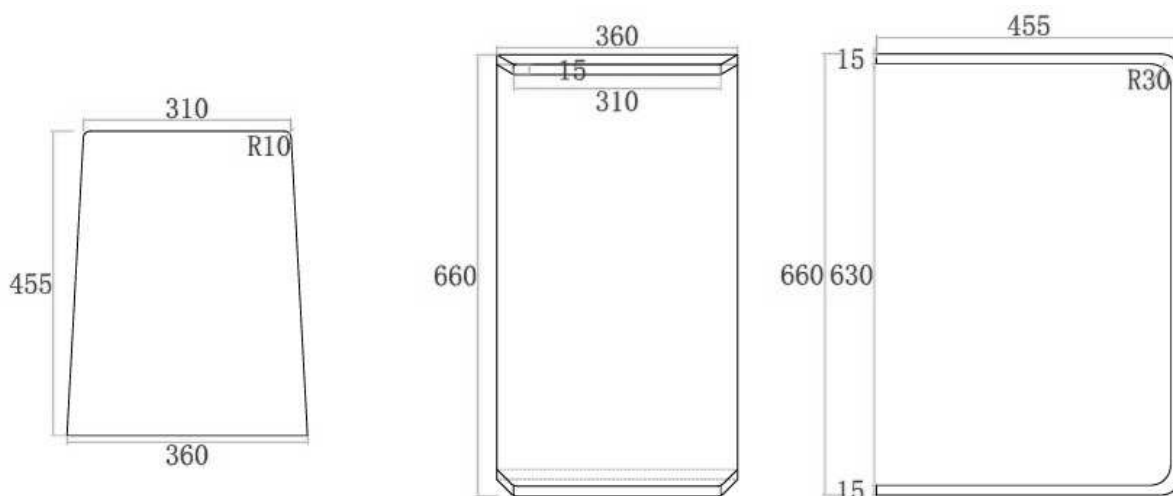

**ABAX  
KINGFISHER**

**LINK**

PRODUCT DATA SPECIFICATION

## Link Laptop Table

Description	
<b>DIMENSIONS</b>	455mmL x 360mmW x 660mmH
<b>MATERIALS AND CONSTRUCTION</b>	Constructed from heavy duty plywood laminate
<b>ADJUSTMENT</b>	N/A
<b>FEATURES</b>	<p>Compact and versatile design fits any space.</p> <p>Perfect for offices, libraries, classrooms, and breakout areas.</p> <p>Lightweight yet built for durability.</p> <p>Top offers a sturdy surface for laptops and devices.</p> <p>Easy to move and reposition as needed.</p> <p>Scratch-resistant laminate maintains a clean look.</p> <p>Smooth edges for safe, user-friendly use.</p> <p>Easy to clean and maintain.</p> <p>A practical choice for dynamic learning and working environments.</p>
<b>WARRANTY</b>	10 Years
<b>LEAD TIME</b>	98 Days
<b>FINISH</b>	Beech
<b>CUSTOMISABLE</b>	N/A
<b>ACCESSORIES</b>	N/A