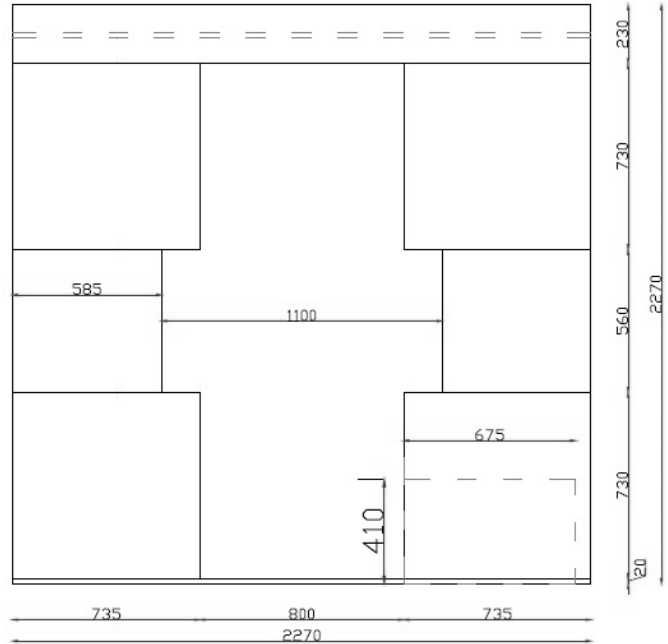

Small

Large

Due to constant innovation, products may be subject to design and specification changes without notice. Copyright © 2023