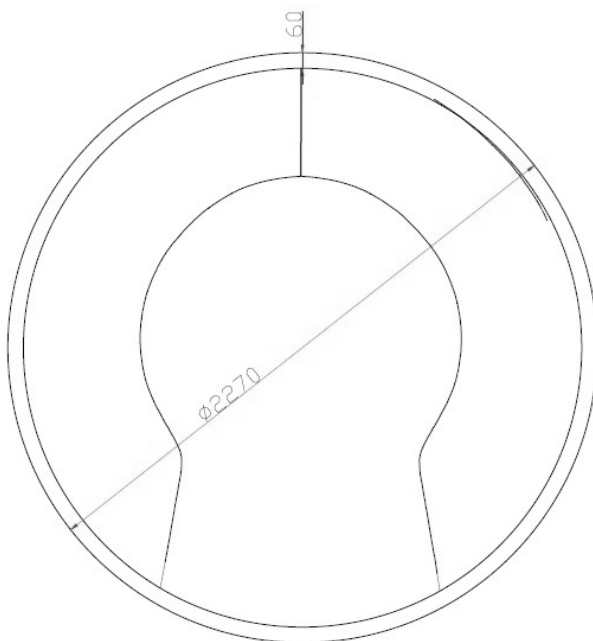

Large

Due to constant innovation, products may be subject to design and specification changes without notice. Copyright © 2023