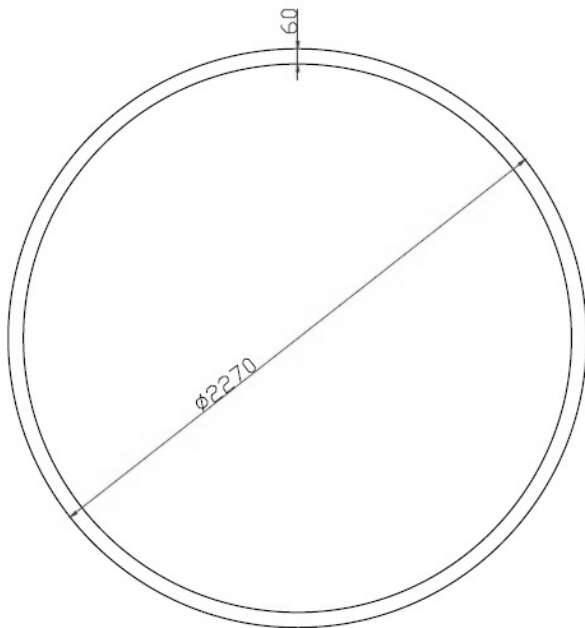

## Grand Booth

Description					
<b>DIMENSIONS</b>	<table border="1"> <thead> <tr> <th><u>Small</u></th> <th><u>Large</u></th> </tr> </thead> <tbody> <tr> <td>2270mmDia x 1400mmH</td> <td>2270mmDia x 2270mmH</td> </tr> </tbody> </table>	<u>Small</u>	<u>Large</u>	2270mmDia x 1400mmH	2270mmDia x 2270mmH
<u>Small</u>	<u>Large</u>				
2270mmDia x 1400mmH	2270mmDia x 2270mmH				
<b>FABRIC METERAGE</b>	N/A				
<b>MATERIALS &amp; CONSTRUCTION</b>	The booth is made from iron steel frame, filled with PU foam, integrated with LED lights, and finished in high-quality upholstery				
<b>FEATURES</b>	<p>Suitable for creating private or semi-private seating areas in spaces like lounges, waiting rooms, offices, and more</p> <p>The booth features integrated LED lights, adding a touch of ambiance and creating a unique atmosphere that enhances the visual appeal of the space</p> <p>Available in two different sizes, the Grand Booth allows you to choose the right configuration to suit your space and seating requirements, whether for intimate conversations or group gatherings</p> <p>The Grand Booth's dimensions and design offer a unique opportunity to create distinctive seating arrangements that promote comfort, privacy, and aesthetic cohesion within the room</p>				
<b>WARRANTY</b>	10 Years				
<b>LEAD TIME</b>	98 Days				
<b>FINISH</b>	Sunday Range				
<b>CUSTOMISABLE</b>	N/A				
<b>CERTIFICATIONS</b>	N/A				

## Small