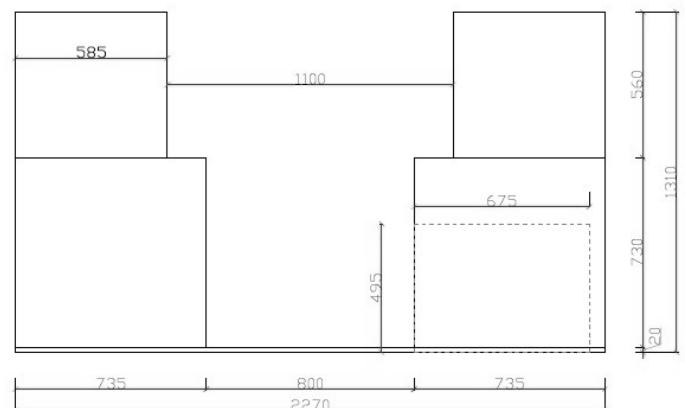

Large

Due to constant innovation, products may be subject to design and specification changes without notice. Copyright © 2023