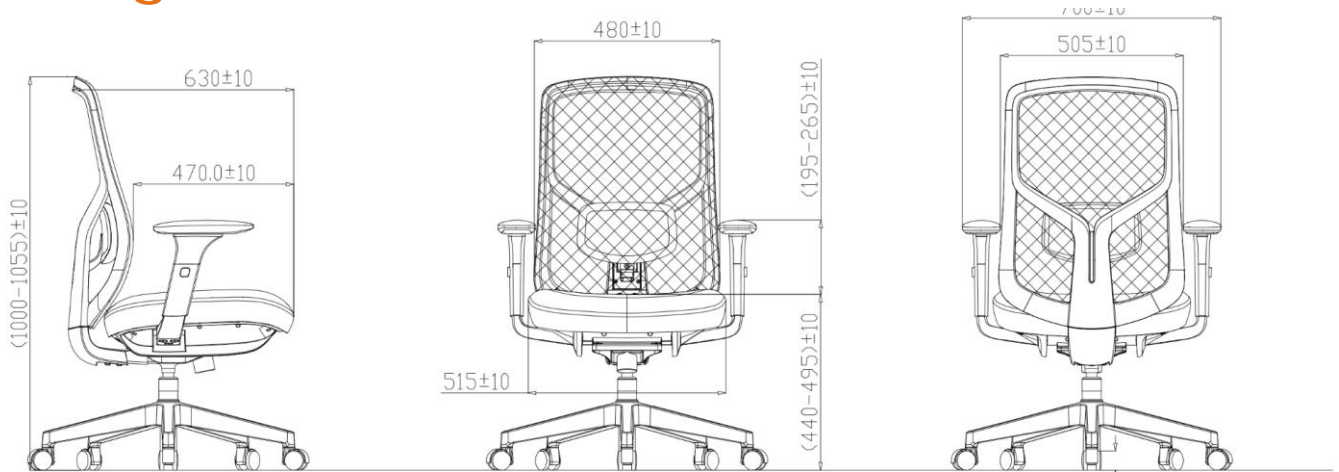

Drawing

Due to Constant innovation, products may be subject to design and specification changes without notice. Copyright © 2022