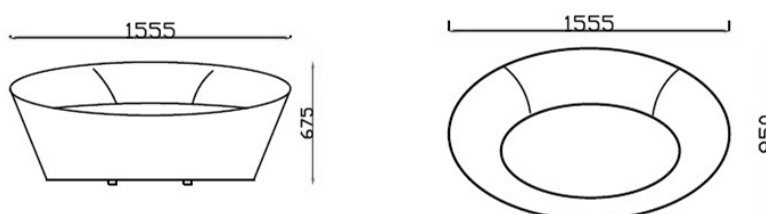

Double Seater

Due to constant innovation, products may be subject to design and specification changes without notice. Copyright © 2023