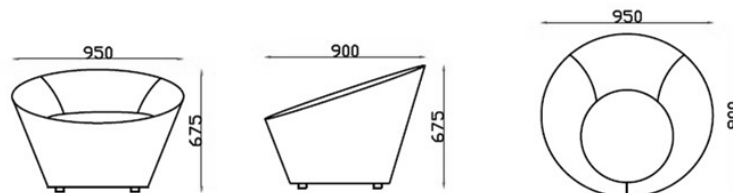

## Elite Lounge

Description					
<b>DIMENSIONS</b>	<table border="1"> <thead> <tr> <th><u>Single Seater</u></th> <th><u>Double Seater</u></th> </tr> </thead> <tbody> <tr> <td>950mmW x 900mmD x 675mmH</td> <td>1555mmW x 950mmD x 675mmH</td> </tr> </tbody> </table>	<u>Single Seater</u>	<u>Double Seater</u>	950mmW x 900mmD x 675mmH	1555mmW x 950mmD x 675mmH
<u>Single Seater</u>	<u>Double Seater</u>				
950mmW x 900mmD x 675mmH	1555mmW x 950mmD x 675mmH				
<b>FABRIC METERAGE</b>	N/A				
<b>MATERIALS &amp; CONSTRUCTION</b>	<p>The lounge is constructed from solid wood frame, filled with high density foam and finished in high quality upholstery</p> <p>The legs are glides</p>				
<b>FEATURES</b>	<p>Glides on the legs contribute to floor protection and easy movement without compromising stability</p> <p>Elegant and timeless design that complements various interior styles, making it suitable for diverse spaces</p> <p>Versatile seating solution ideal for reception areas, lounges, offices, and other commercial spaces</p> <p>Thoughtful construction and high-quality materials guarantee longevity and user satisfaction</p> <p>Provides both single-seater and double-seater options for flexible seating arrangements</p>				
<b>WARRANTY</b>	10 Years				
<b>LEAD TIME</b>	98 Days				
<b>FINISH</b>	<p><u>Lounge Upholstery Colour</u></p> <p>Sunday Range</p> <p><u>Legs Colour</u></p> <p>Black Glides</p>				
<b>CUSTOMISABLE</b>	N/A				
<b>CERTIFICATIONS</b>	N/A				

### Single Seater