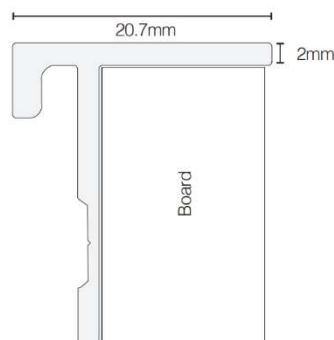

Edge LX 7000 Suzette Pinboard

Description	
DIMENSIONS	<table border="1"> <tr> <td>900mmW x 600mmH</td> <td>1800mmW x 900mmH</td> </tr> <tr> <td>900mmW x 900mmH</td> <td>1800mmW x 1200mmH</td> </tr> <tr> <td>1200mmW x 900mmH</td> <td>2000mmW x 1200mmH</td> </tr> <tr> <td>1200mmW x 1200mmH</td> <td>2100mmW x 1200mmH</td> </tr> <tr> <td>1500mmW x 900mmH</td> <td>2400mmW x 1200mmH</td> </tr> <tr> <td>1500mmW x 1200mmH</td> <td>3000mmW x 1200mmH</td> </tr> </table>
MATERIALS	2mm Edge Frame has no lip and sits 20.7m off the wall Steel
ADJUSTMENT	N/A
FEATURES	Great for any interior Massive range of sizes and colours to choose from The Pinboards can be mounted next to each other to make a communication wall The Lx 7000 has a 20.7mm gap from the wall
WARRANTY	10 Years
LEAD TIME	35 working days
FINISH	<table border="1"> <tr> <td>Standard Finish</td> <td>Frame</td> </tr> <tr> <td>Scroll Below</td> <td>Silver</td> </tr> <tr> <td></td> <td>White Powdercoat (Extra Cost)</td> </tr> <tr> <td></td> <td>Black Powdercoat (Extra Cost)</td> </tr> </table>
CUSTOMISABLE	Custom width, height, depths and colour available. Additional lead time and costs apply For More Information, please don't hesitate to call us on 1300-300-369 Powder Coated Frame available on request call us on 1300-300-369
ACCESSORIES	N/A

SIDE
DETAIL