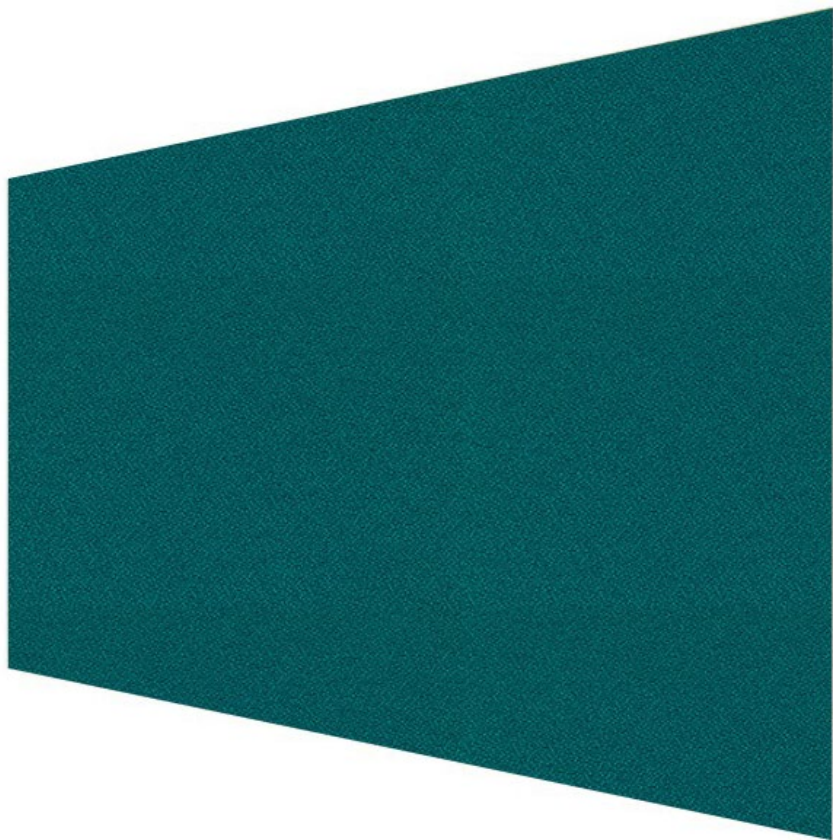

**ABAX
KINGFISHER**

EDGE LX7000
PRODUCT DATA SPECIFICATION