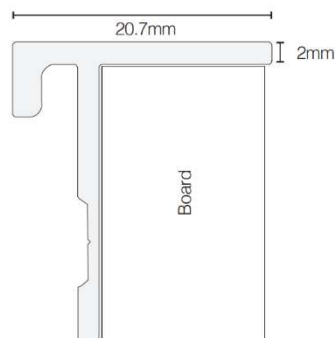

Edge LX 7000 Smooth Velour Pinboard

Description		
DIMENSIONS	900mmW x 600mmH	1800mmW x 900mmH
	900mmW x 900mmH	1800mmW x 1200mmH
	1200mmW x 900mmH	2000mmW x 1200mmH
	1200mmW x 1200mmH	2100mmW x 1200mmH
	1500mmW x 900mmH	2400mmW x 1200mmH
	1500mmW x 1200mmH	3000mmW x 1200mmH
MATERIALS	2mm Edge Frame has no lip and sits 20.7m off the wall Aluminium frames	
ADJUSTMENT	N/A	
FEATURES	Great for any interior Massive range of sizes and colours to choose from The Pinboards can be mounted next to each other to make a communication wall The Lx 7000 has a 20.7mm gap from the wall	
WARRANTY	10 Years	
LEAD TIME	35 working days	
FINISH	Standard Finish	Frame
	Scroll Below	Silver White Powdercoat (Extra Cost) Black Powdercoat (Extra Cost)
CUSTOMISABLE	Custom width, height, depths and colour available. Additional lead time and costs apply For More Information, please don't hesitate to call us on 1300-300-369 Powder Coated Frame available on request call us on 1300-300-369	
ACCESSORIES	N/A	

SIDE
DETAIL