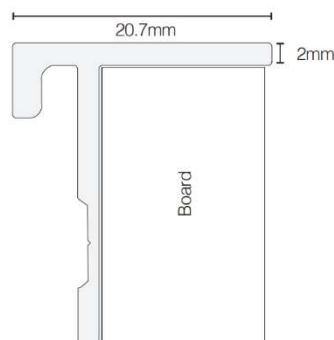

Edge LX 7000 Ecopanel Pinboard

Description	
DIMENSIONS	<table border="1"> <tr> <td>900mmW x 600mmH</td> <td>1800mmW x 900mmH</td> </tr> <tr> <td>900mmW x 900mmH</td> <td>1800mmW x 1200mmH</td> </tr> <tr> <td>1200mmW x 900mmH</td> <td>2000mmW x 1200mmH</td> </tr> <tr> <td>1200mmW x 1200mmH</td> <td>2100mmW x 1200mmH</td> </tr> <tr> <td>1500mmW x 900mmH</td> <td>2400mmW x 1200mmH</td> </tr> <tr> <td>1500mmW x 1200mmH</td> <td>3000mmW x 1200mmH</td> </tr> </table>
MATERIALS	2mm Edge Frame has no lip and sits 20.7m off the wall Aluminium frame
ADJUSTMENT	N/A
FEATURES	Great for any interior Massive range of sizes and colours to choose from The Pinboards can be mounted next to each other to make a communication wall The Lx 7000 has a 20.7mm gap from the wall
WARRANTY	10 Years
LEAD TIME	35 working days
FINISH	<table border="1"> <tr> <td>Standard Finish</td> <td>Frame</td> </tr> <tr> <td>Grey 422</td> <td>Silver</td> </tr> <tr> <td>White 500</td> <td>White Powdercoat (Extra Cost)</td> </tr> <tr> <td>Black 542</td> <td>Black Powdercoat (Extra Cost)</td> </tr> </table>
CUSTOMISABLE	Custom width, height, depths and colour available. Additional lead time and costs apply For More Information, please don't hesitate to call us on 1300-300-369 Powder Coated Frame available on request call us on 1300-300-369
ACCESSORIES	N/A

SIDE
DETAIL