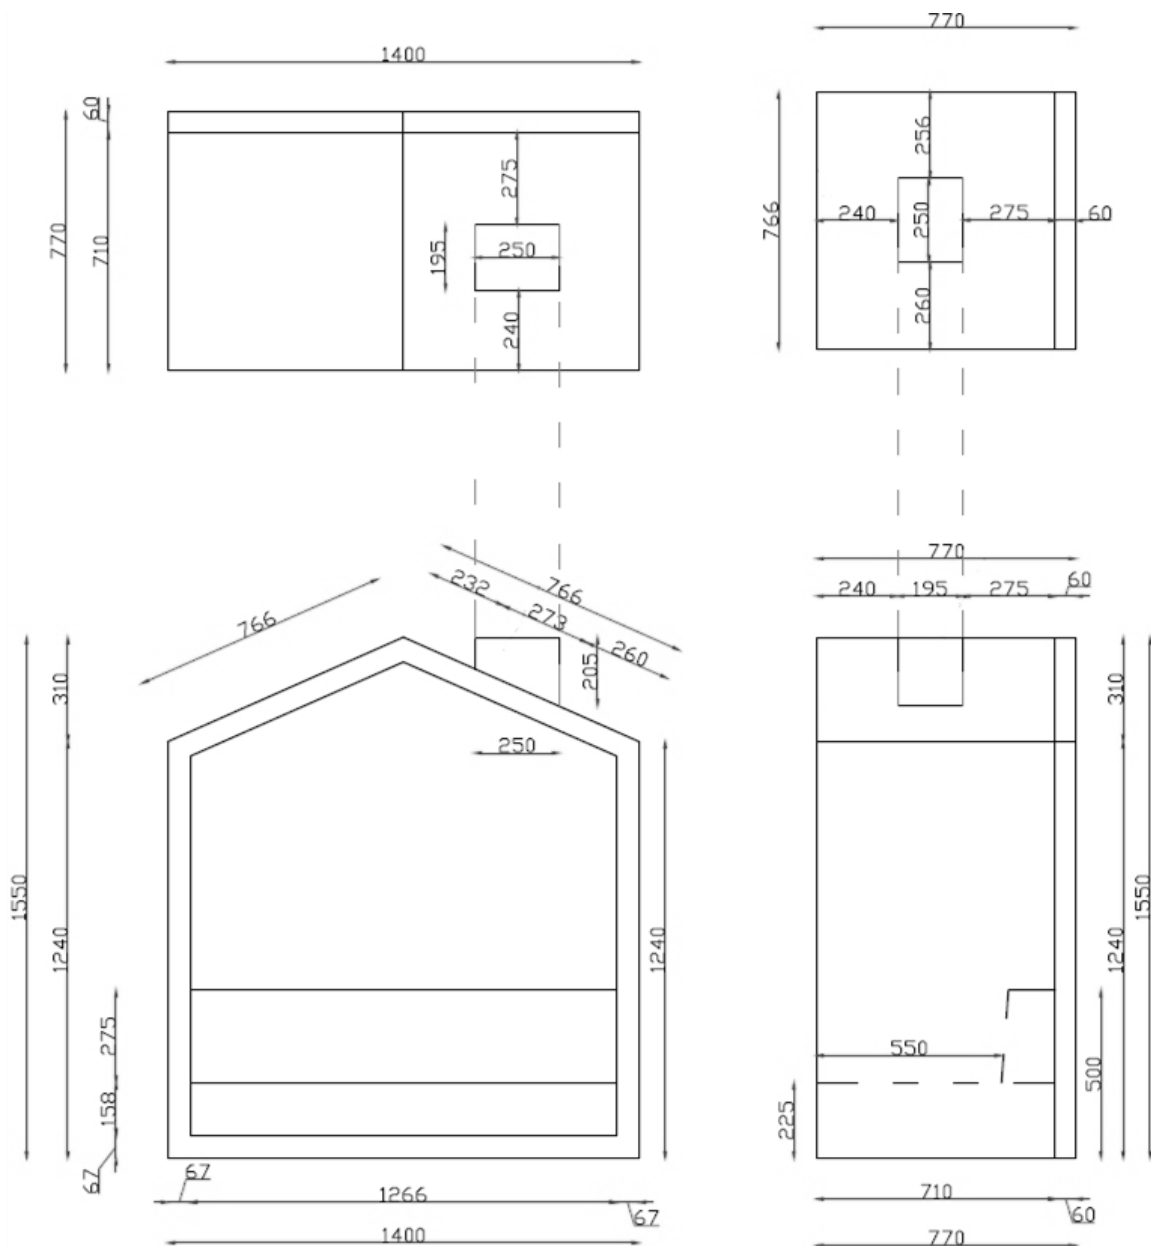

Due to constant innovation, products may be subject to design and specification changes without notice. Copyright © 2023