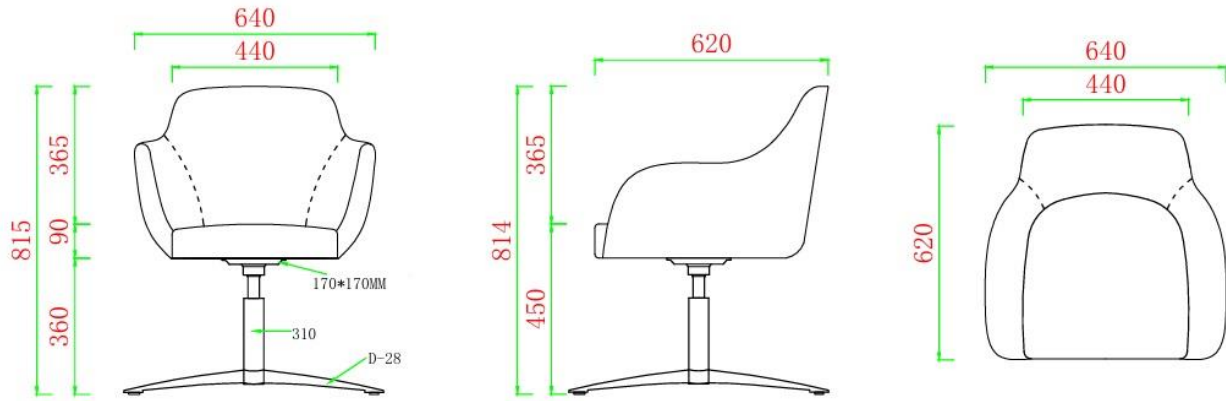

Drawing

Due to constant innovation, products may be subject to design and specification changes without notice. Copyright © 2025