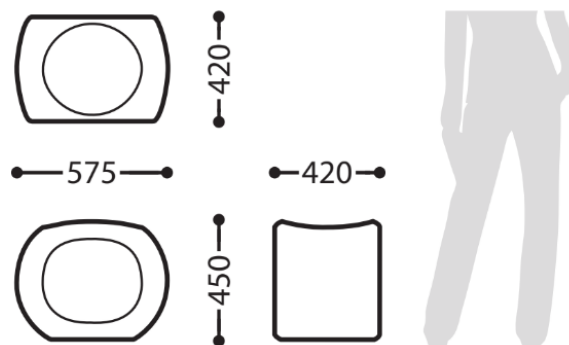

**ABAX
KINGFISHER**

CERO
PRODUCT DATA SPECIFICATION

Cero Stool

Description	
DIMENSIONS	420mmW x 420mmD x 450mmH
MATERIALS & CONSTRUCTION	Constructed from UV resistant recyclable plastic
ADJUSTMENT	N/A
FEATURES	Light and easy to move Designed for comfort Suitable for indoor and outdoor use
WARRANTY	10 Years
LEAD TIME	35 Working
CUSTOMISABLE	N/A
FINISH	Natural Collection Bright Collection Designer Collection *see below
ACCESSORIES	N/A