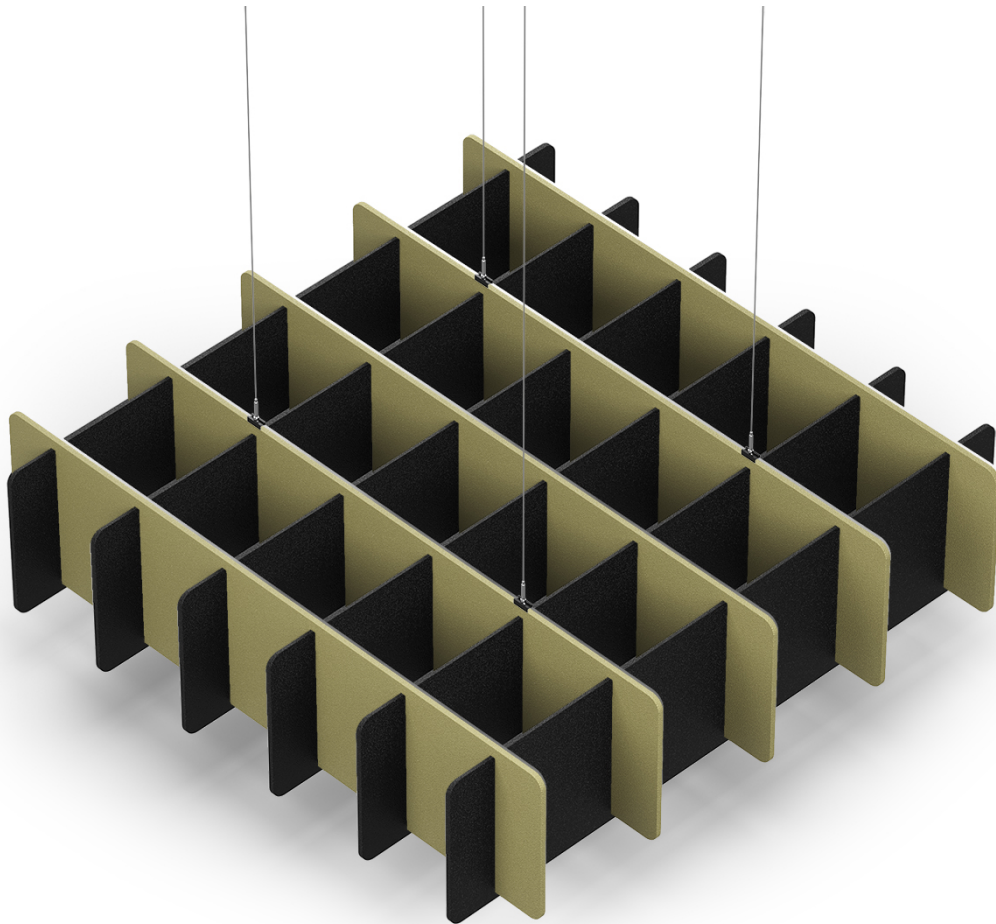

**ABAX  
KINGFISHER**

**Ceiling Sound Trap – Square Shape**  
PRODUCT DATA SPECIFICATION

High performance - Noise  
Reduction Coefficient (NRC)  
0.85-0.9

Cut in Australia

Easy to install

Interior wall - Sound  
absorption

Echo Reduction

Made from Polyester fibre

High resistance to humidity  
& moisture