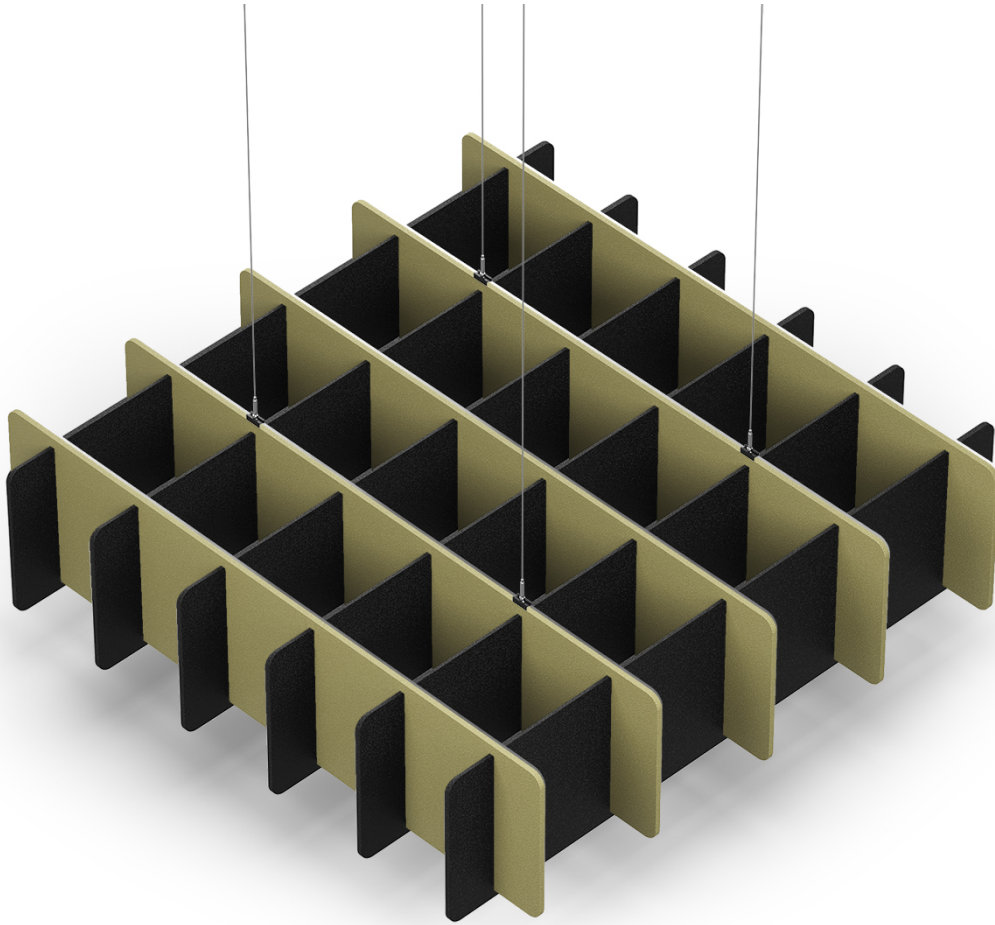

**ABAX
KINGFISHER**

Ceiling Sound Trap – Square Shape
PRODUCT DATA SPECIFICATION