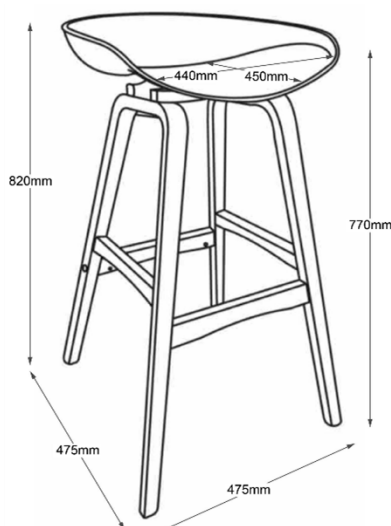

**ABAX
KINGFISHER**

ASHTON

PRODUCT DATA SPECIFICATION

Ashton Backless Stool

Description							
DIMENSIONS	<p>Overall Dimensions: 475mmW x 475mmD x 820mmH</p> <p>Seat Dimensions: 440mmW x 770mmH</p>						
MATERIALS & CONSTRUCTION	<p>The seat is constructed from polypropylene</p> <p>The frame is constructed from oak timber</p>						
ADJUSTMENT	N/A						
FEATURES	<p>Suitable for a variety of spaces, including breakout rooms, libraries, offices, and classrooms</p> <p>Easy-to-clean polypropylene shell simplifies maintenance for busy spaces</p> <p>Oak timber frame construction ensures stability and resilience</p> <p>Choose from a range of natural colours to complement diverse interior designs</p> <p>Sturdy design with a weight rating of up to 110kg for reliability</p>						
WARRANTY	10 Years						
LEAD TIME	49 Days						
FINISH	<table border="1"> <thead> <tr> <th><u>Seat Finish</u></th> <th><u>Frame Finish</u></th> </tr> </thead> <tbody> <tr> <td>Black</td> <td rowspan="3">Oak Timber</td> </tr> <tr> <td>Green</td> </tr> <tr> <td>Grey</td> </tr> </tbody> </table>	<u>Seat Finish</u>	<u>Frame Finish</u>	Black	Oak Timber	Green	Grey
<u>Seat Finish</u>	<u>Frame Finish</u>						
Black	Oak Timber						
Green							
Grey							
CUSTOMISABLE	N/A						
ACCESSORIES	N/A						
CERTIFICATION	N/A						