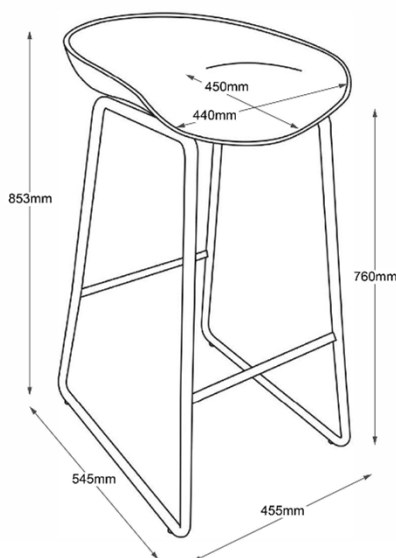

**ABAX
KINGFISHER**

AJA

PRODUCT DATA SPECIFICATION

Aja Backless Bar Stool

| Description | | | | | | | |
|-------------------------------------|--|--------------------|---------------------|-------|------------------|-------|------|
| DIMENSIONS | <p>Overall Dimensions: 455mmW x 545mmD x 853mmH</p> <p>Seat Dimensions: 440mmW x 760mmH</p> | | | | | | |
| MATERIALS & CONSTRUCTION | <p>The seat is constructed from polypropylene</p> <p>The frame is constructed from metal with powdercoat finish</p> | | | | | | |
| ADJUSTMENT | N/A | | | | | | |
| FEATURES | <p>Suitable for various spaces, including breakout rooms, libraries, offices, and classrooms</p> <p>Low-maintenance polypropylene shell for effortless cleaning and maintenance</p> <p>Metal frame construction ensures stability and resilience in high-traffic areas</p> <p>Sturdy design with a weight rating of up to 110kg for durability and reliability</p> | | | | | | |
| WARRANTY | 10 Years | | | | | | |
| LEAD TIME | 49 Days | | | | | | |
| FINISH | <table border="1"> <thead> <tr> <th><u>Seat Finish</u></th> <th><u>Frame Finish</u></th> </tr> </thead> <tbody> <tr> <td>Black</td> <td rowspan="3">Black Powdercoat</td> </tr> <tr> <td>Green</td> </tr> <tr> <td>Grey</td> </tr> </tbody> </table> | <u>Seat Finish</u> | <u>Frame Finish</u> | Black | Black Powdercoat | Green | Grey |
| <u>Seat Finish</u> | <u>Frame Finish</u> | | | | | | |
| Black | Black Powdercoat | | | | | | |
| Green | | | | | | | |
| Grey | | | | | | | |
| CUSTOMISABLE | N/A | | | | | | |
| ACCESSORIES | N/A | | | | | | |
| CERTIFICATION | N/A | | | | | | |