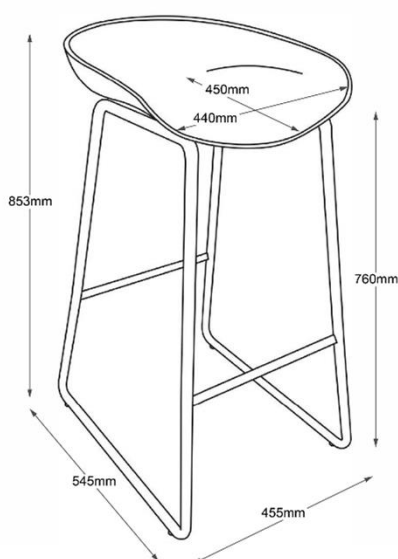

**ABAX
KINGFISHER**

AJA

PRODUCT DATA SPECIFICATION

Aja Backless Bar Stool

Description						
DIMENSIONS	<p>Overall Dimensions: 455mmW x 545mmD x 853mmH</p> <p>Seat Dimensions: 440mmW x 760mmH</p>					
MATERIALS & CONSTRUCTION	<p>The seat is constructed from polypropylene</p> <p>The frame is constructed from metal with powdercoat finish</p>					
ADJUSTMENT	N/A					
FEATURES	<p>Suitable for various spaces, including breakout rooms, libraries, offices, and classrooms</p> <p>Low-maintenance polypropylene shell for effortless cleaning and maintenance</p> <p>Metal frame construction ensures stability and resilience in high-traffic areas</p> <p>Sturdy design with a weight rating of up to 110kg for durability and reliability</p>					
WARRANTY	10 Years					
LEAD TIME	49 Days					
FINISH	<table border="1"> <thead> <tr> <th><u>Seat Finish</u></th> <th><u>Frame Finish</u></th> </tr> </thead> <tbody> <tr> <td>Black</td> <td rowspan="2">Black Powdercoat</td> </tr> <tr> <td>Grey</td> </tr> </tbody> </table>	<u>Seat Finish</u>	<u>Frame Finish</u>	Black	Black Powdercoat	Grey
<u>Seat Finish</u>	<u>Frame Finish</u>					
Black	Black Powdercoat					
Grey						
CUSTOMISABLE	N/A					
ACCESSORIES	N/A					
CERTIFICATION	N/A					